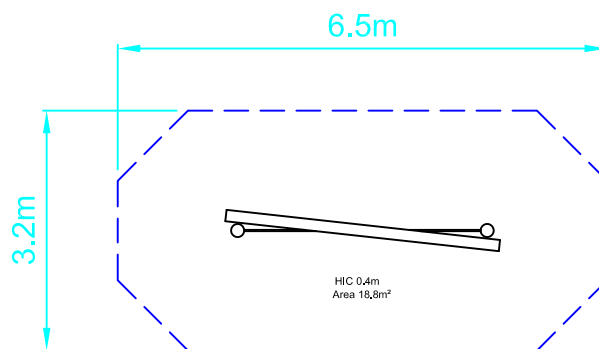

Orchard Tarzan Traverse

ORU030/ORW030

Dwn BF Scale 1:100@A4 21.02.17

design
make
play
SutcliffePlay

SAFETY SURFACING

AREA 18.8m²

PERIMETER 17m

HIC 0.4m

PRODUCT SPECIFICS

Age Range 6-14 years

Play Type Physical, imaginative, social, challenging,
locomotor and intellectual.

DO NOT SCALE FROM THIS DRAWING
THIS DRAWING MUST NOT BE USED
FOR INSTALLATION PURPOSES.