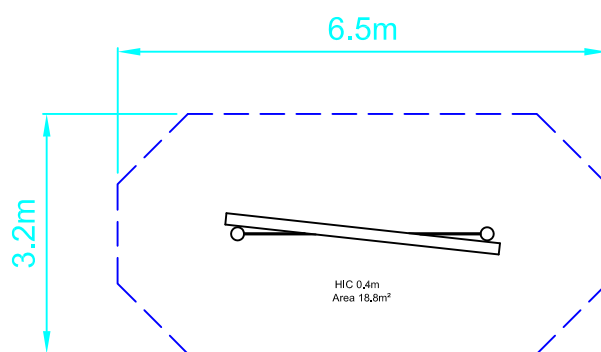

# Orchard Drop Rope Traverse

ORU025/ORW025

Dwn BF Scale 1:100@A4 21.02.17

design  
make  
play  
**SutcliffePlay**

## SAFETY SURFACING

AREA 18.8m<sup>2</sup>

PERIMETER 17m

HIC 0.4m

## PRODUCT SPECIFICS

Age Range 6-14 years

Play Type Physical, imaginative, social,  
challenging and locomotor

DO NOT SCALE FROM THIS DRAWING  
THIS DRAWING MUST NOT BE USED  
FOR INSTALLATION PURPOSES.