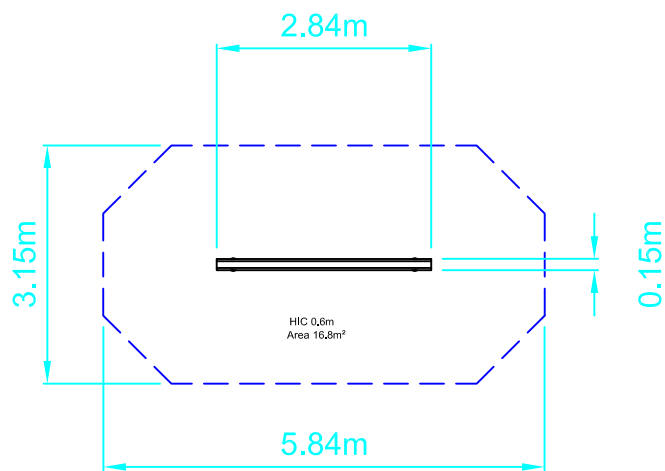

Orchard Balance Walk

ORU005/ORW005

Dwn BF Scale 1:100@A4 21.02.17

design
make
play
SutcliffePlay

SAFETY SURFACING
NON REQUIRED
MINIMUM USE ZONE SHOWN
AREA 16.8m²
PERIMETER 15.9m
HIC 0.6m

PRODUCT SPECIFICS
Age Range 6-14 years
Play Type Physical, imaginative, social,
challenging and locomotor

DO NOT SCALE FROM THIS DRAWING
THIS DRAWING MUST NOT BE USED
FOR INSTALLATION PURPOSES.