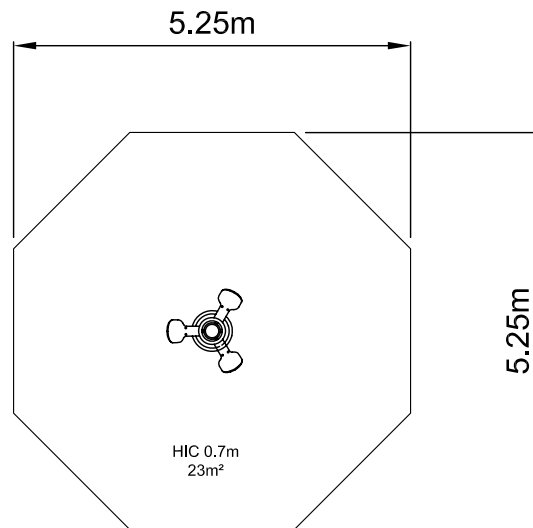

# Trio Twister NIR020

Dwn AG Scale 1:100@A4 3.7.08

Good design  
for children  
**SutcliffePlay**

SAFETY SURFACING  
AREA 23m<sup>2</sup>  
PERIMETER 17.5m  
HIC 0.7m

#### PRODUCT SPECIFICS

Age  
Range 4 - 10 years

Play Type Physical, social,  
locomotor

DO NOT SCALE FROM THIS DRAWING  
THIS DRAWING MUST NOT BE USED  
FOR INSTALLATION PURPOSES.