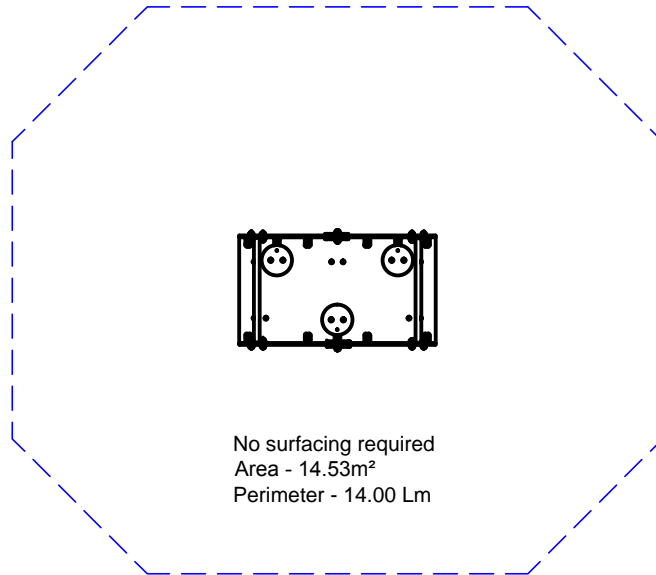

Mini Town - Train Carriage

MTU021

Dwn SH Scale 1:50 @A4

Rev 00 - 19.12.17

design
make
play
SutcliffePlay

NO SAFETY SURFACING REQUIRED

RECOMMENDED MEASURES

Area: 14.53m

Perimeter: 14.00 Lm

PRODUCT SPECIFICS

Age

Range 2 - 6 years

Play Type Social, role play, object (hand/eye coordination)

DO NOT SCALE FROM THIS DRAWING
THIS DRAWING MUST NOT BE USED
FOR INSTALLATION PURPOSES.