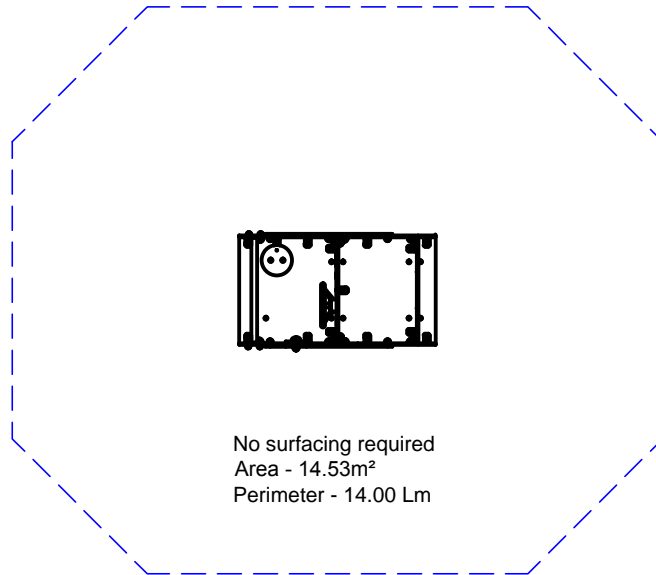

Mini Town - Train Engine

MTU020

Dwn SH Scale 1:50 @A4

Rev 00 - 19.12.17

design
make
play
SutcliffePlay

NO SAFETY SURFACING REQUIRED

RECOMMENDED MEASURES

Area: 14.53m

Perimeter: 14.00 Lm

PRODUCT SPECIFICS

Age

Range 2 - 6 years

Play Type Social, role play, object (hand/eye coordination)

DO NOT SCALE FROM THIS DRAWING
THIS DRAWING MUST NOT BE USED
FOR INSTALLATION PURPOSES.