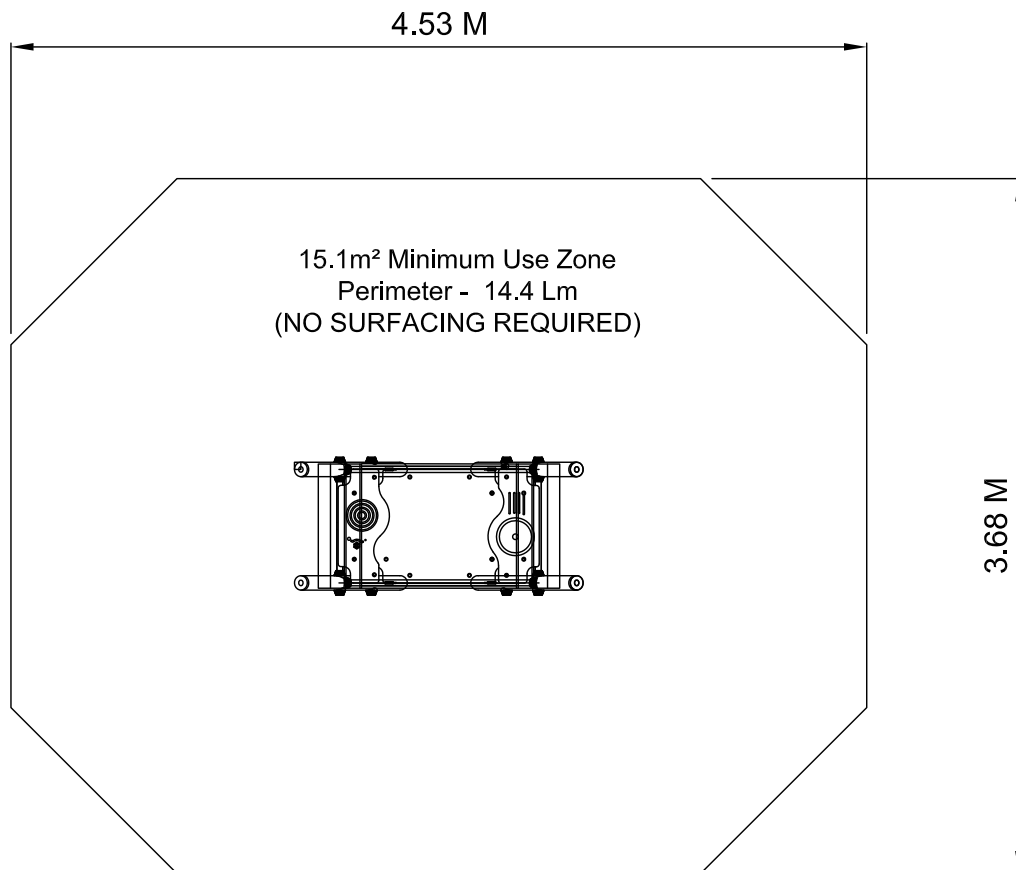

Mini Town Tea Shop

MTU011 - MTW011

Drawn SH Scale 1:50 @ A4 05.06.18

Rev 00

design
make
play
SutcliffePlay

PRODUCT SPECIFICS

HIC 0.6m

Age Range 2 - 5 Years

Play Type Locomotor, Social Imagination,

DO NOT SCALE FROM THIS DRAWING
THIS DRAWING MUST NOT BE USED
FOR INSTALLATION PURPOSES.