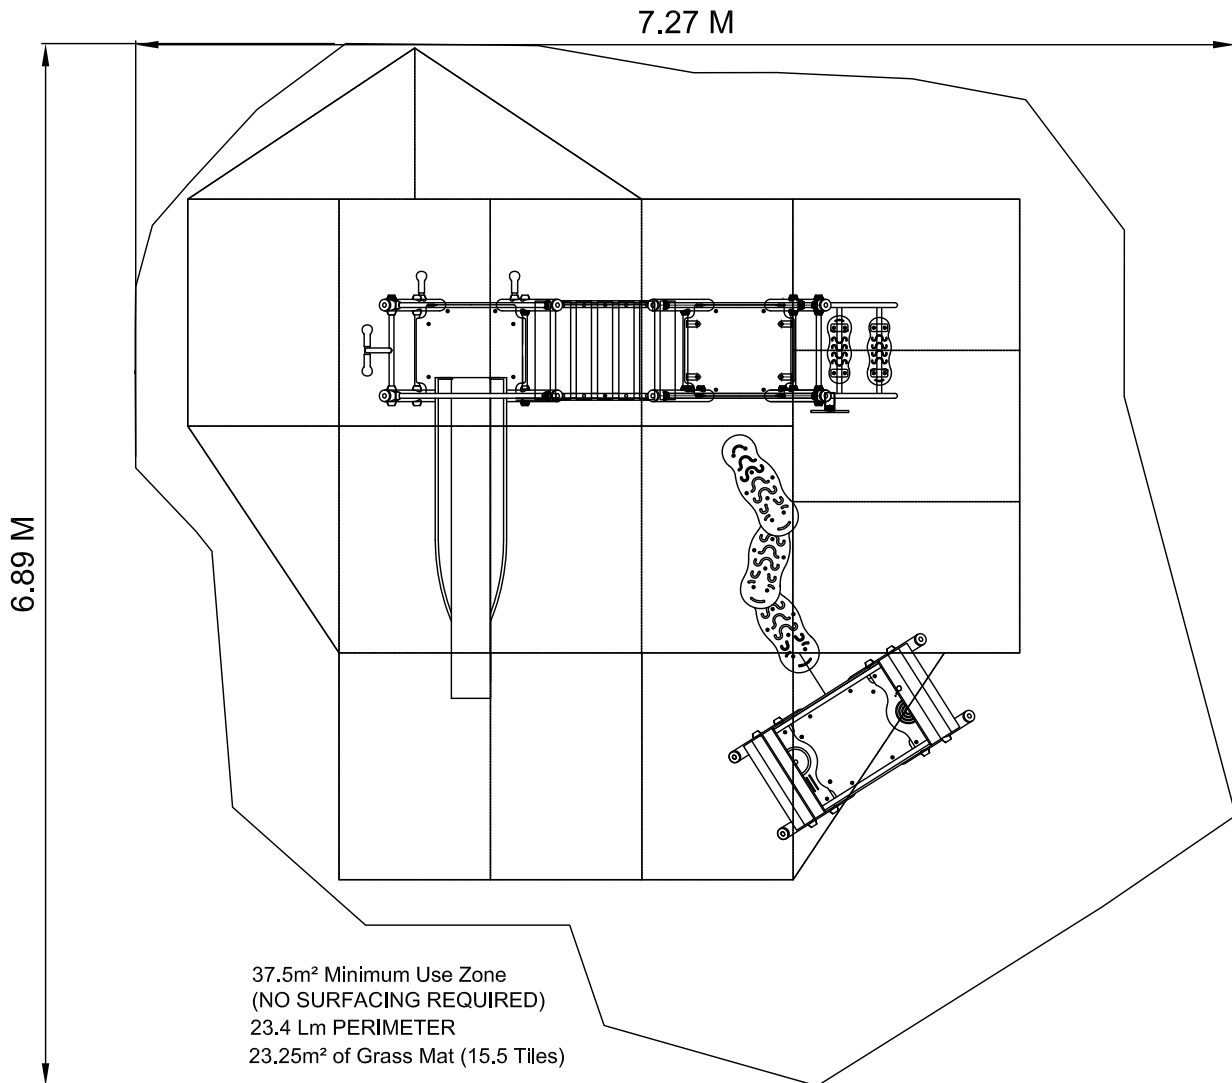

# Mini Town Mansion MTU009 - MTW009

Drawn PM Scale 1:50 @ A4 19.12.17

Rev 00

design  
make  
play  
**SutcliffePlay**

## PRODUCT SPECIFICS

HIC 0.6m

Age Range 2 - 5 Years

Play Type Physical, Locomotor, Climbing, Social  
Imagination, Sliding, Challenging

DO NOT SCALE FROM THIS DRAWING  
THIS DRAWING MUST NOT BE USED  
FOR INSTALLATION PURPOSES.