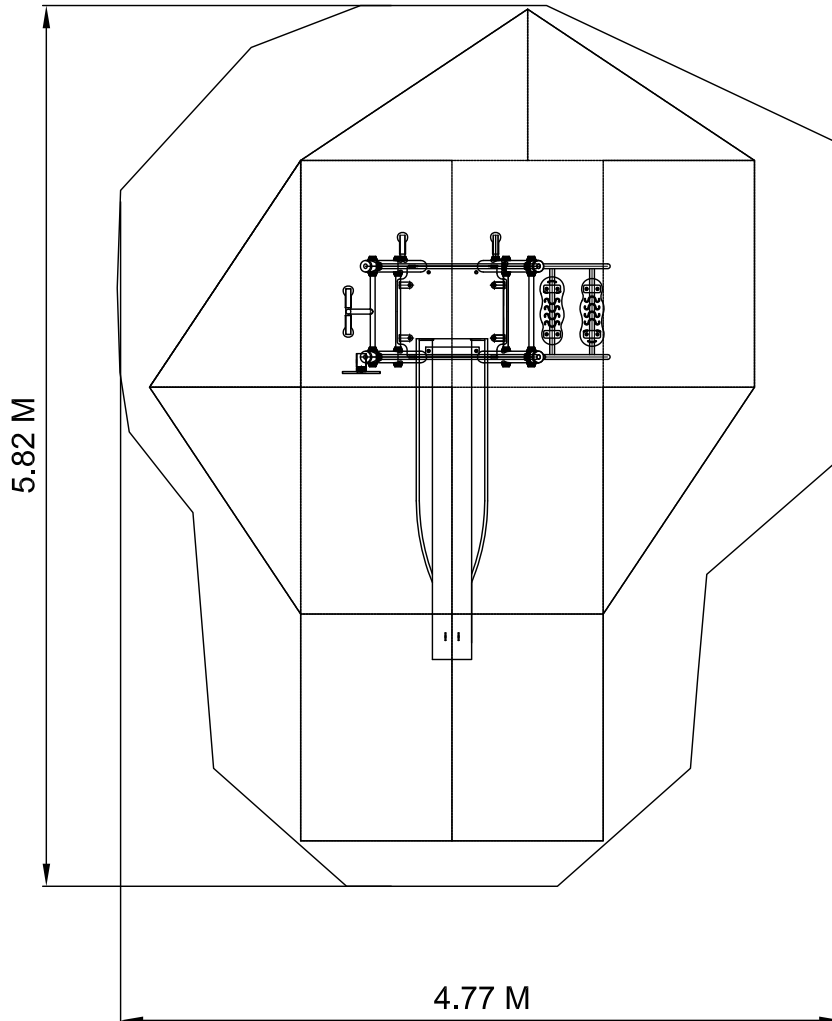

Mini Town Chalet MTU008 - MTW008

Drawn PM Scale 1:50 @ A4 15.08.17

Rev 00

design
make
play
SutcliffePlay

21.5m² Minimum Use Zone
Perimeter - 17.7 Lm
(NO SURFACING REQUIRED)
15.75m² of Grass Mat (10.5 Tiles)

PRODUCT SPECIFICS

HIC 0.6m

Age Range 2 - 5 Years

Play Type Physical, Locomotor, Climbing, Social
Imagination, Sliding, Challenging

DO NOT SCALE FROM THIS DRAWING
THIS DRAWING MUST NOT BE USED
FOR INSTALLATION PURPOSES.