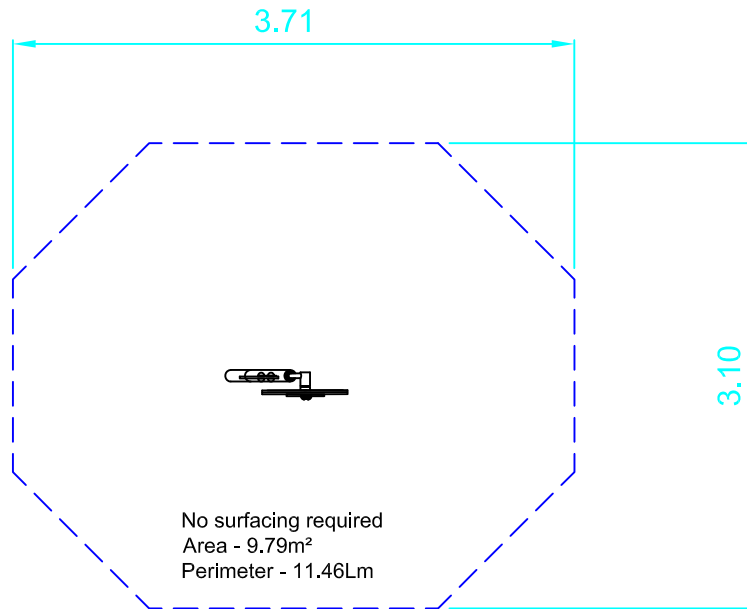

## MTU010 Rev 01

Dwn PM Scale 1:50 @A4 09.08.17

design  
make  
play  
**SutcliffePlay**

NO SAFETY SURFACING REQUIRED

RECOMMENDED MEASURES

Area: 9.79m<sup>2</sup>

Perimeter: 11.46 Lm

PRODUCT SPECIFICS

Age

Range 2 - 6 years

Play Type Social, fantasy

DO NOT SCALE FROM THIS DRAWING  
THIS DRAWING MUST NOT BE USED  
FOR INSTALLATION PURPOSES.