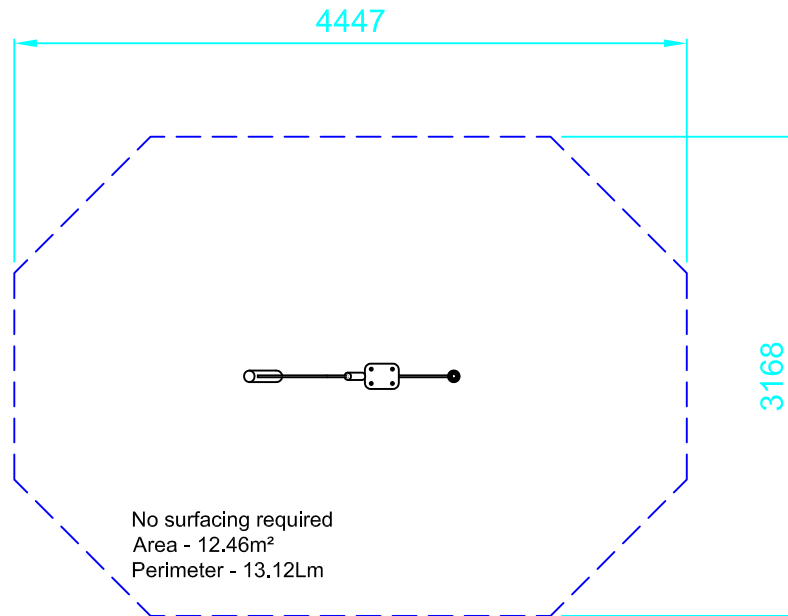

Mini Town - Tractor MTU006

Dwn PM Scale 1:50 @A4 14.07.16

design
make
play
SutcliffePlay

NO SAFETY SURFACING REQUIRED

RECOMMENDED MEASURES

Area: 12.46m²

Perimeter: 13.12 Lm

PRODUCT SPECIFICS

Age

Range 2 - 6 years

Play Type Social, fantasy

DO NOT SCALE FROM THIS DRAWING
THIS DRAWING MUST NOT BE USED
FOR INSTALLATION PURPOSES.