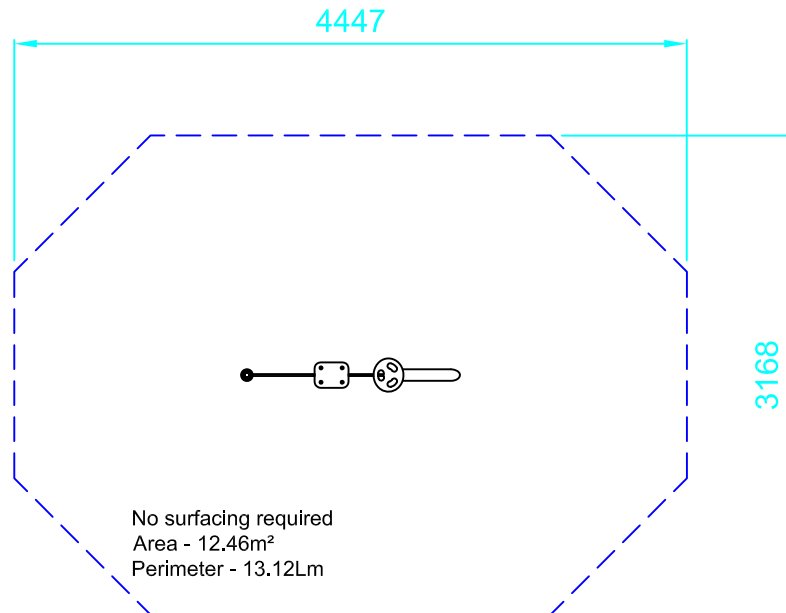

# Mini Town - Roadster MTU005

Dwn PM Scale 1:50 @A4 14.07.16

design  
make  
play  
**SutcliffePlay**

NO SAFETY SURFACING REQUIRED

RECOMMENDED MEASURES

Area: 12.46m<sup>2</sup>

Perimeter: 13.12 Lm

PRODUCT SPECIFICS

Age

Range 2 - 6 years

Play Type Social, fantasy

DO NOT SCALE FROM THIS DRAWING  
THIS DRAWING MUST NOT BE USED  
FOR INSTALLATION PURPOSES.