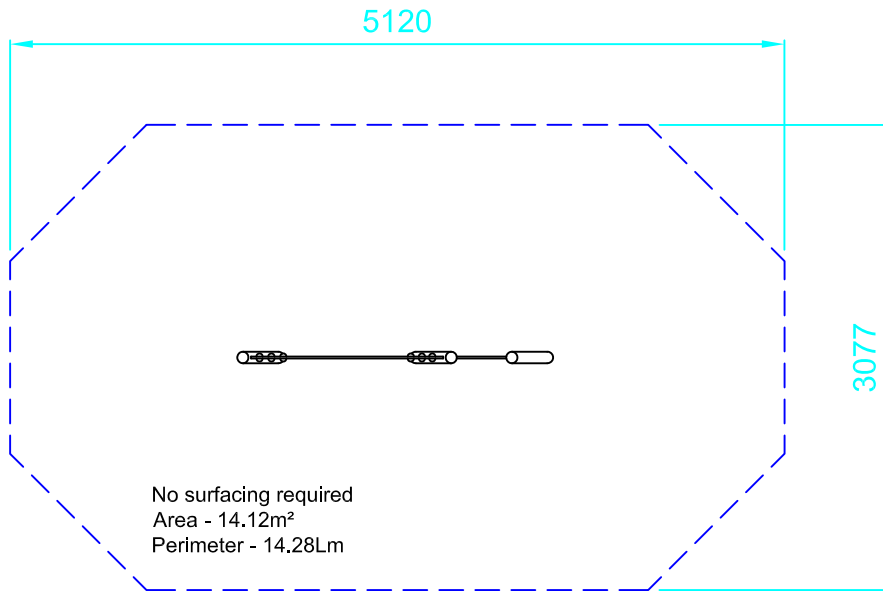

# Mini Town - Town MTU001

Dwn PM Scale 1:50 @A4 14.07.16

design  
make  
play  
**SutcliffePlay**

NO SAFETY SURFACING REQUIRED

RECOMMENDED MEASURES

Area: 14.12m

Perimeter: 14.28 Lm

PRODUCT SPECIFICS

Age

Range 2 - 6 years

Play Type Social, fantasy

DO NOT SCALE FROM THIS DRAWING  
THIS DRAWING MUST NOT BE USED  
FOR INSTALLATION PURPOSES.