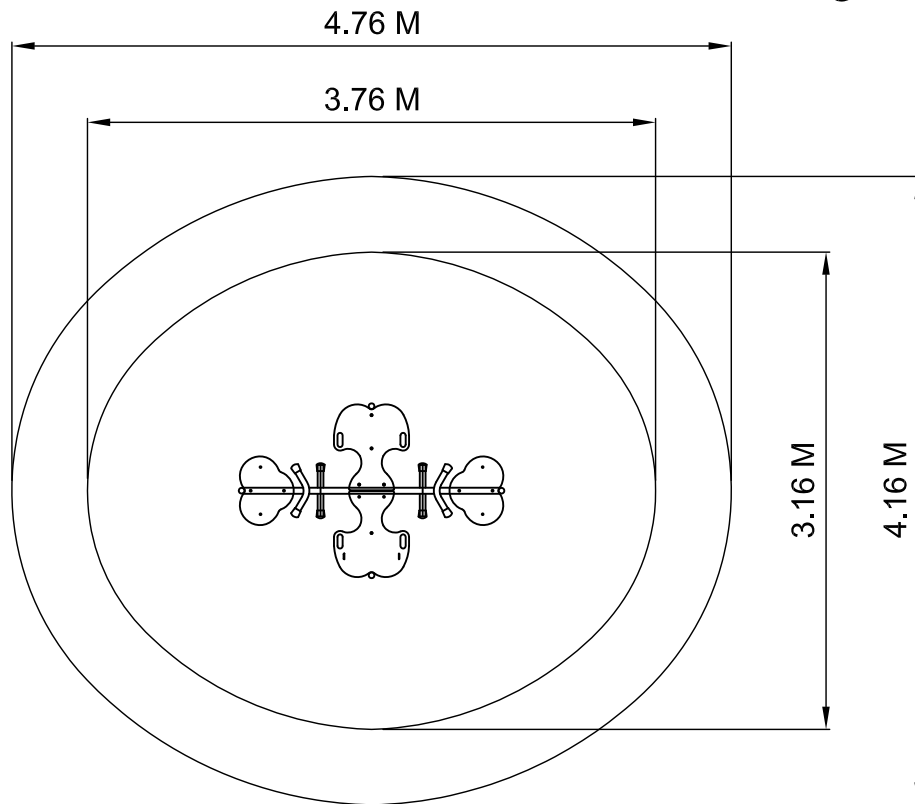

Four Way Seesaw

FWS001

Drawn PM

Scale 1:50 @ A4 05.06.18

design
make
play
SutcliffePlay

Inner Ring:

Safety Surfacing (Synthetic) - 9.2m² (HIC 0.8m)

Perimeter 10.8 Lm

Outer Ring: Minimum use zone and recommendation

for loose fill surfacing - 15.4m² (HIC 0.8m)

Perimeter 14 Lm

SAFETY SURFACING

AREA 9.2m²

PERIMETER 10.8m

HIC 0.8m

PRODUCT SPECIFICS

Age Range 2 - 8 Years

Play Type Physical, Locomotor.

DO NOT SCALE FROM THIS DRAWING

THIS DRAWING MUST NOT BE USED

FOR INSTALLATION PURPOSES.