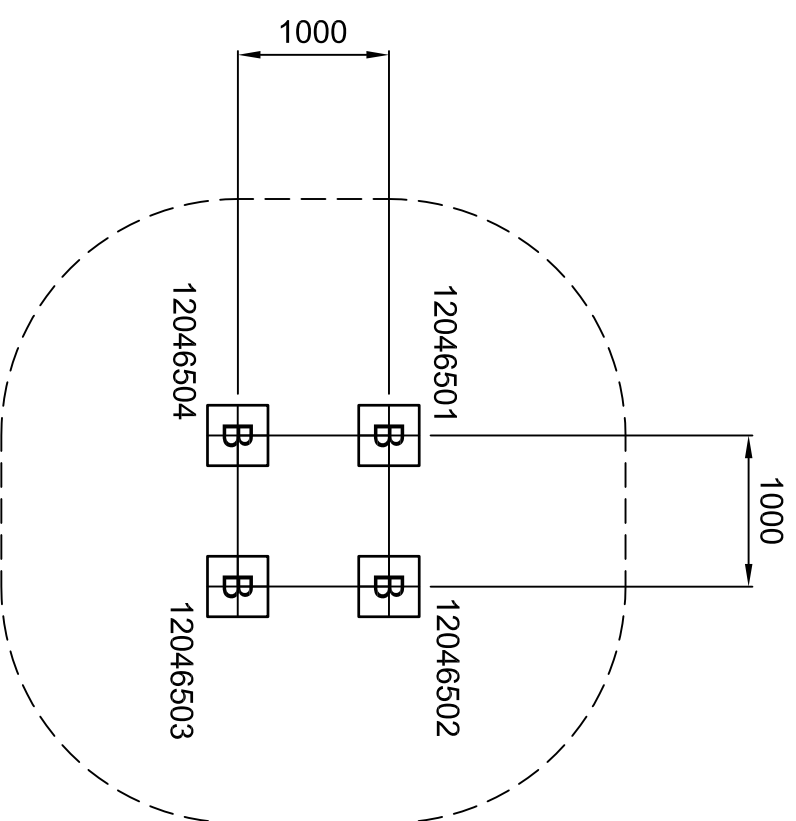

PLAN SCALE 1:100

SAFETY SURFACING
NOT REQUIRED

DO NOT SCALE THIS DRAWING
SCALE 1:50 WHEN PRINTED ON A3

design
make
play
SutcliffePlay

| | |
|-------------------------|------------------|
| GROUND PLAN | DZW465(1) |
| REV | 00 |
| DRAWN | IM |
| SCALE | 1:50 @ A3 |
| DATE | 17/05/16 |
| SAFETY SURFACE AREA | |
| HOLE B 400x400x500 DEEP | |
| | |