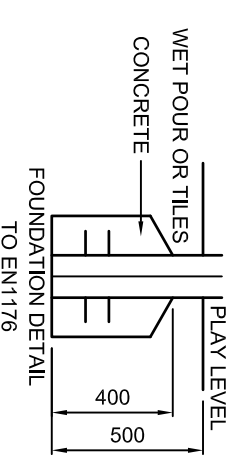

PLAN SCALE 1:100

SAFETY SURFACING
NOT REQUIRED

DO NOT SCALE THIS DRAWING
SCALE 1:50 WHEN PRINTED ON A3

design
make
play
SutcliffePlay

| | |
|-------------------------|------------------|
| GROUND PLAN | DZW465(1) |
| REV | 00 |
| DRAWN | IM |
| SCALE | 1:50 @ A3 |
| DATE | 17/05/16 |
| SAFETY SURFACE AREA | |
| HOLE B 400x400x500 DEEP | |
| | |