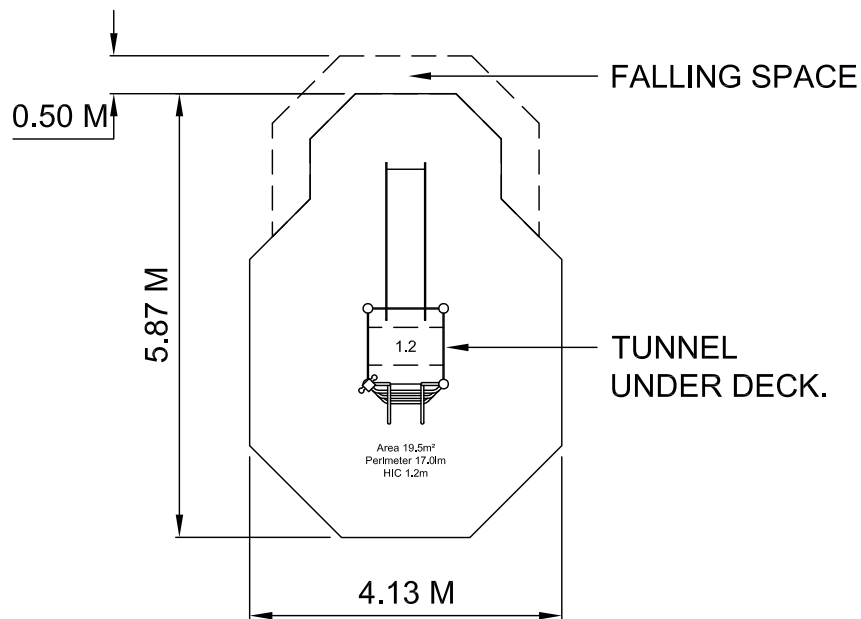

Rook

DZU/DZW484 Rev 00

Drawn By SH Scale 1:100 @ A4 Date 08.11.18

design
make
play
SutcliffePlay

UNIT INCLUDES

Code	Description	Qty
DZA125	1.2m Ladder	1
DZA719	Arch Panel	1
DZA726	Slide Entrance Panel	1
DZA748	Maze Panel	1
DZA675	Post Mounted Binoculars	1
DZA765	Cannon Panel	1
DZA785	Head Through Panel	1
DZD100	Square Deck	1
THS020	1.2m Nature Theme Slide	1
DPW484	Posts (Set of 4)	1
DZU484F	Fixing Kit	1

SAFETY SURFACING

AREA 19.5m²
PERIMETER 17.0m
HIC 1.2m

PRODUCT SPECIFICS

Age Range 2 - 6 Years
Play Type Physical, Social, Imaginative,
Challenging and Intellectual.

DO NOT SCALE FROM THIS DRAWING
THIS DRAWING MUST NOT BE USED
FOR INSTALLATION PURPOSES.