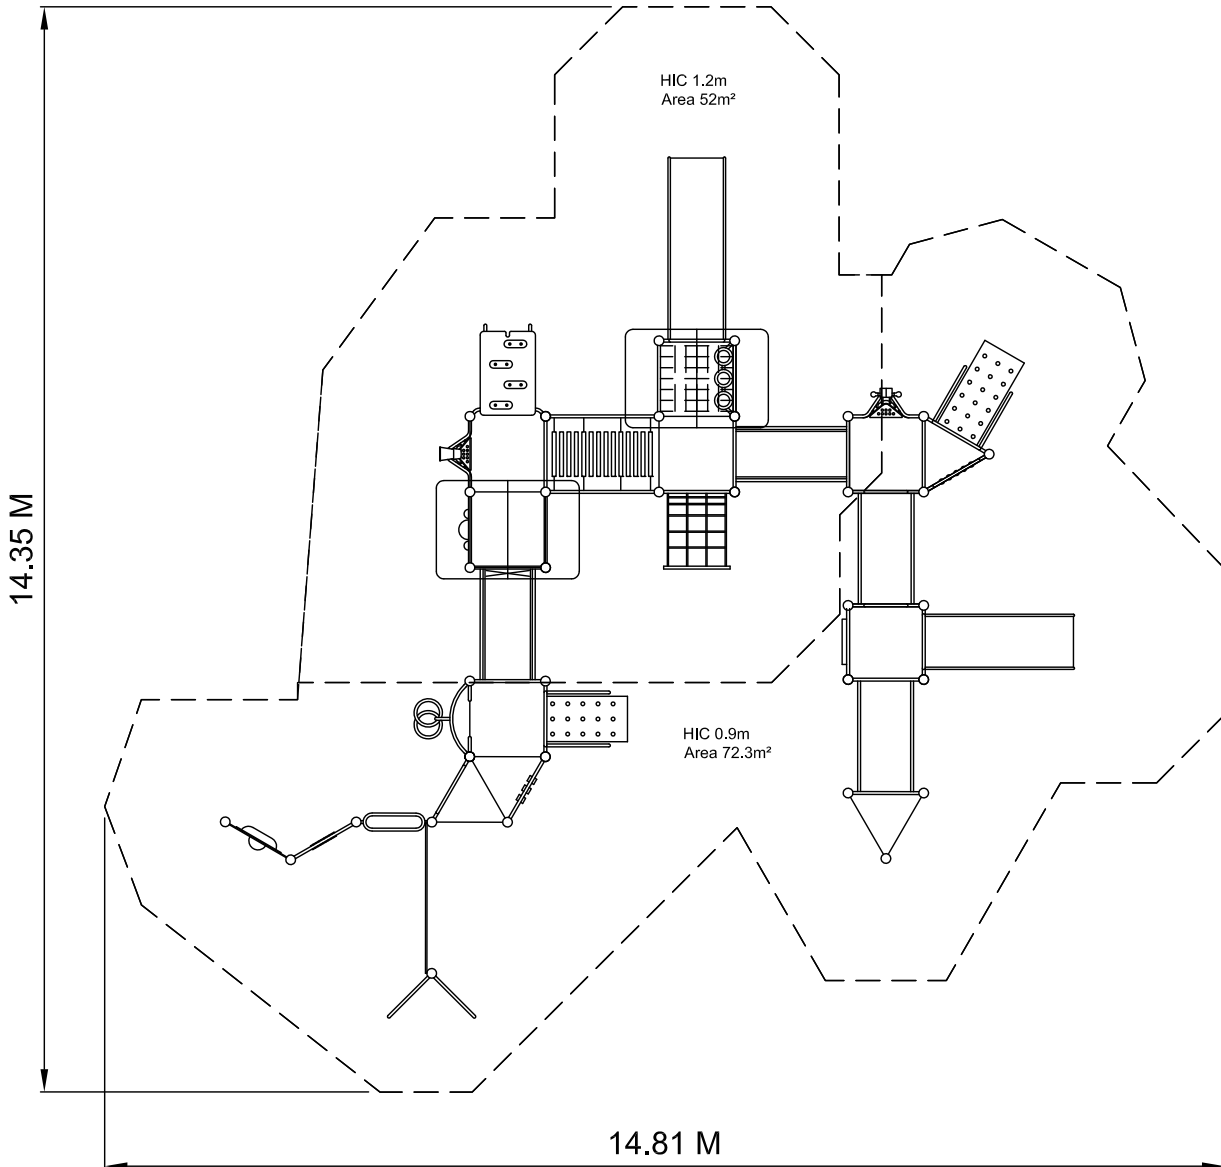

DZU/DZW471

Rev 00

Drawn By SH Scale 1:100 @ A4 Date 13.12.18

design
make
play
SutcliffePlay

SAFETY SURFACING
AREA 124.4m²
PERIMETER 52.8m

HIC 0.9m - 72.3m²
HIC 1.2m - 52m²

PRODUCT SPECIFICS

Age Range 2 - 6 Years
Play Type Physical, Social, Imaginative,
Challenging and Intellectual.

DO NOT SCALE FROM THIS DRAWING
THIS DRAWING MUST NOT BE USED
FOR INSTALLATION PURPOSES.