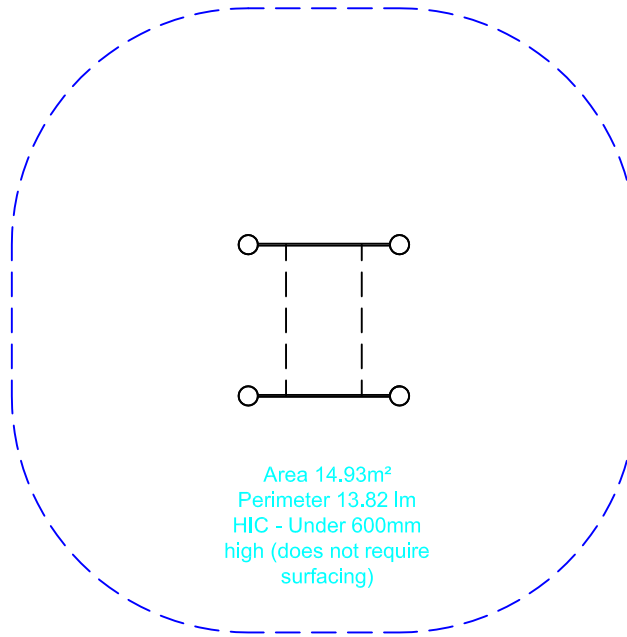

## DZU - DZW465

Dwn PM Scale 1:50@A4 12.10.16

Good design  
for children  
**SutcliffePlay**

NO SAFETY SURFACING REQUIRED  
MINIMUM USE ZONE SHOWN

### PRODUCT SPECIFICS

Age

Range 2 - 6 years

Play Type Physical / Social,

DO NOT SCALE FROM THIS DRAWING  
THIS DRAWING MUST NOT BE USED  
FOR INSTALLATION PURPOSES.