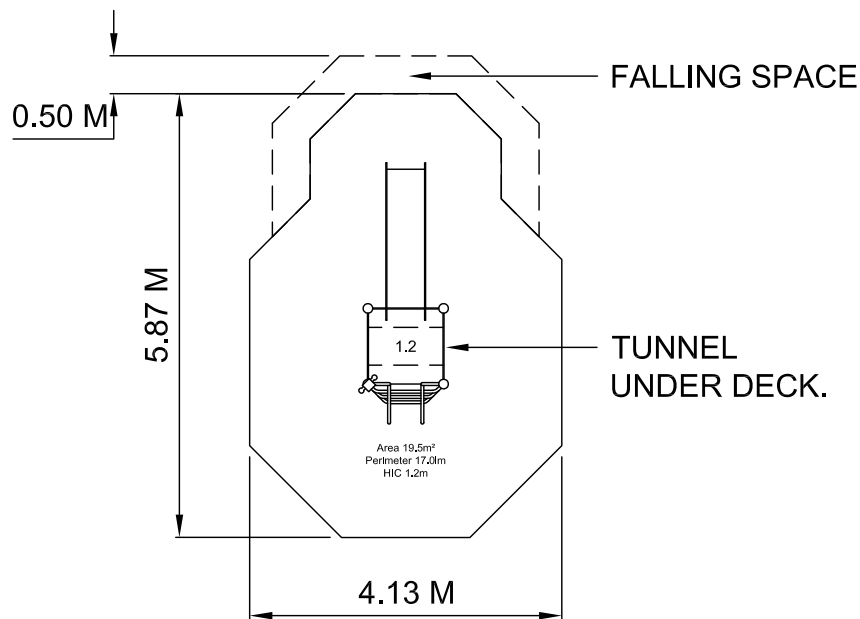

Daisy

DZU/DZW454 Rev 01

Drawn By AMG Scale 1:100 @ A4 Date 05.08.15
Rev 01 - 08.11.18

design
make
play
SutcliffePlay

UNIT INCLUDES

Code	Description	Qty
DZA125	1.2M Ladder	1
DZA620	1.0M Under Deck Tunnel	1
DZA625	Slide Entrance Panel	1
DZA648	Maze Panel	1
DZA675	Post Mounted Binoculars	1
DZA685	Bug Puzzle Panel	1
DZD100	Square Deck	1
THS020	1.2M Nature Theme Slide	1
DPW454	Posts (Set of 4)	1
DZU454F	Fixing Kit	1

SAFETY SURFACING

AREA 19.5m²
PERIMETER 17.0m
HIC 1.2M - 19.5m²

PRODUCT SPECIFICS

Age Range 2 - 6 Years
Play Type Physical, Social, Imaginative,
Challenging and Intellectual.

DO NOT SCALE FROM THIS DRAWING
THIS DRAWING MUST NOT BE USED
FOR INSTALLATION PURPOSES.