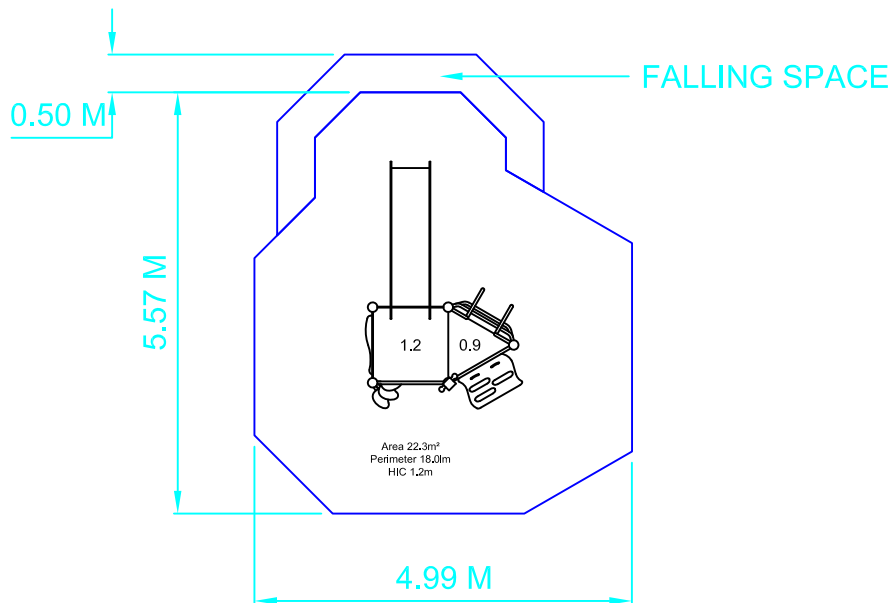

Spider

DZU/DZW453 Rev 00

Drawn By AMG Scale 1:100 @ A4 Date 14.10.15

design
make
play
SutcliffePlay

UNIT INCLUDES

Code	Description	Qty
DZA120	0.9M Ladder	1
DZA625	Slide Entrance Panel	1
DZA630	Wavy Seat	1
DZA640	Wavy Rail	1
DZA650	Leafy Step	3
DZA654	Wavy Barrier	1
DZA660	0.9M Wavy Ramp	1
DZA675	Post Mounted Binoculars	1
DZA690	Spider Puzzle Panel	1
DZD100	Square Deck	1
DZD200	Triangular Deck	1
THS020	1.2M Nature Theme Slide	1
Posts	14.75M	

SAFETY SURFACING

AREA 22.3m²
PERIMETER 18.01m
HIC 1.2M - 22.3m²

PRODUCT SPECIFICS

Age Range 3 - 10 Years
Play Type Physical, Social, Imaginative,
Challenging and Intellectual.

DO NOT SCALE FROM THIS DRAWING
THIS DRAWING MUST NOT BE USED
FOR INSTALLATION PURPOSES.