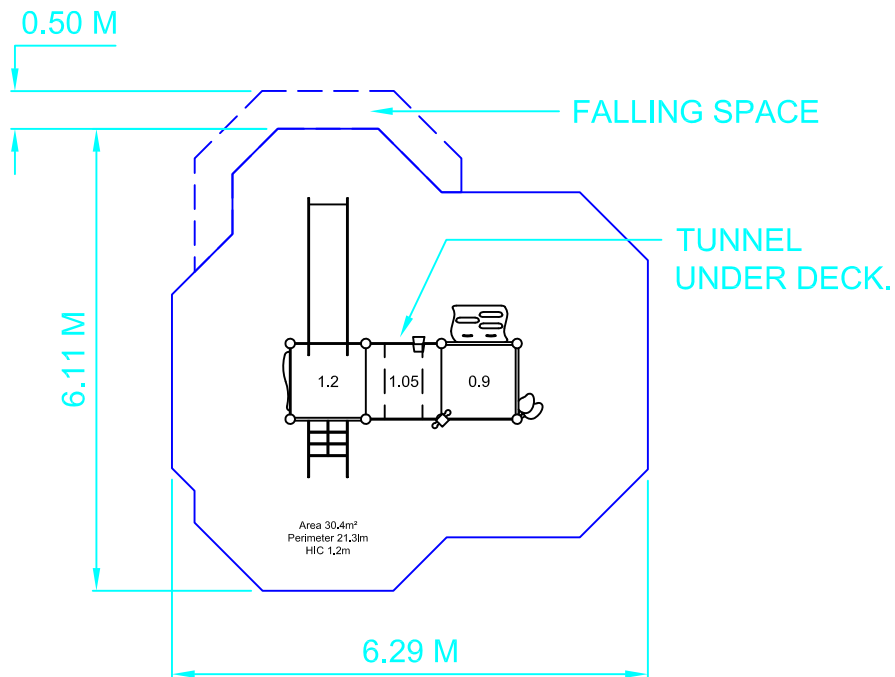

Daffodil

DZU/DZW451 Rev 00

Drawn By AMG Scale 1:100 @ A4 Date 14.10.15

design
make
play
SutcliffePlay

UNIT INCLUDES

Code	Description	Qty
DZA620	1.0M Under Deck Tunnel	1
DZA625	Slide Entrance Panel	1
DZA630	Wavy Seat	1
DZA635	Window Panel	1
DZA640	Wavy Rail	1
DZA648	Maze Panel	1
DZA650	Leafy Step	2
DZA654	Wavy Barrier	1
DZA660	0.9M Wavy Ramp	1
DZA665	Megaphone Panel	1
DZA670	Net Ladder	1
DZA675	Post Mounted Binoculars	1
DZA685	Bug Puzzle Panel	1
DZD100	Square Deck	3
THS020	1.2M Nature Theme Slide	1
Posts	22.85M	

SAFETY SURFACING

AREA 30.4m²
PERIMETER 21.31m
HIC 1.2M - 30.4m²

PRODUCT SPECIFICS

Age Range 3 - 10 Years
Play Type Physical, Social, Imaginative,
Challenging and Intellectual.

DO NOT SCALE FROM THIS DRAWING
THIS DRAWING MUST NOT BE USED
FOR INSTALLATION PURPOSES.