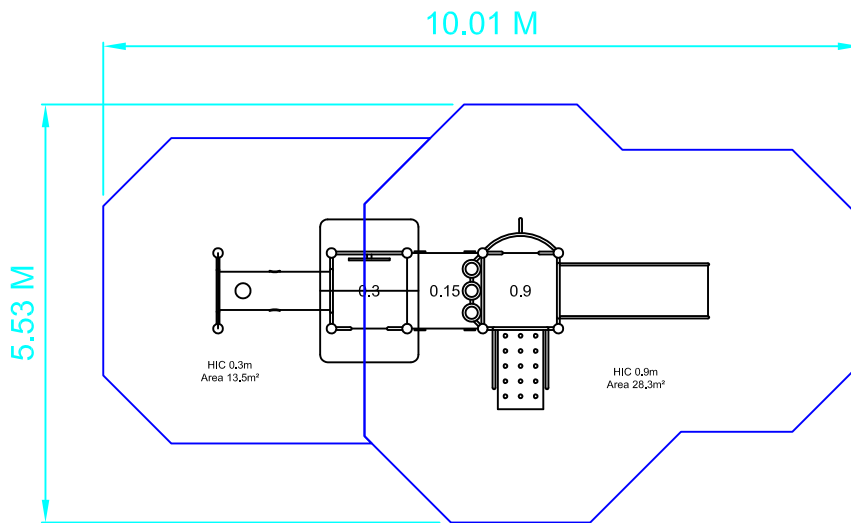

Toddlerzone Unit DZU-DZW441

Drawn AMG Scale 1:100 @ A4 06.08.14

design
make
play
SutcliffePlay

UNIT INCLUDES

| | | |
|--------|---------------------|---|
| DZD100 | Square Deck | 3 |
| DZA285 | Tunnel with Funnel | 1 |
| DZA095 | Arch Top Rail | 2 |
| DZA025 | Steering Wheel | 1 |
| DZA005 | D Rails | 4 |
| DZA100 | Ridge Roof | 1 |
| DZA040 | 3 Seat Rail | 1 |
| DZA090 | Plain Panel | 2 |
| DZA075 | Infill Barrier | 1 |
| DZA385 | Drive Wheels | 1 |
| DZA395 | Carriage Wheels | 2 |
| DZA110 | 0.9m Climb Up Ramp | 1 |
| DZS110 | 0.9M Chute | 1 |
| DZA255 | Chute Entrance | 1 |
| PZA120 | 0.9M Fireman's Pole | 1 |
| Posts | 23.95M | |

SAFETY SURFACING

| | |
|-----------|--------------------|
| AREA | 41.5M ² |
| PERIMETER | 27.0M |
| HIC 0.9M | 28.3M ² |
| HIC 0.3M | 13.5M ² |

PRODUCT SPECIFICS

Age Range 3 - 10 Years
 Play Type Physical, Social, Imaginative,
 Challenging and Intellectual.

**DO NOT SCALE FROM THIS DRAWING
 THIS DRAWING MUST NOT BE USED
 FOR INSTALLATION PURPOSES.**