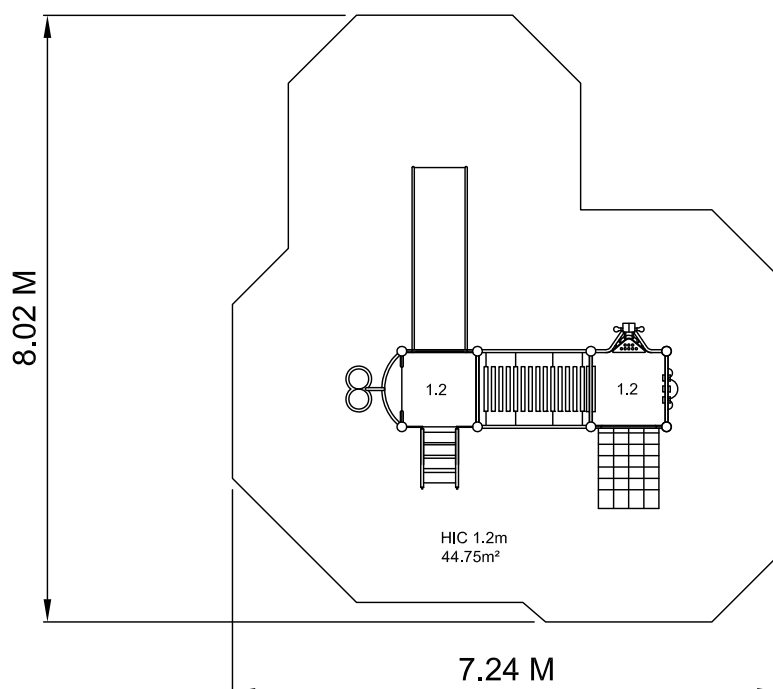

## DZU/DZW430 Rev 00

Drawn By SH Scale 1:100 @ A4 Date 11.07.19

design  
make  
play  
**SutcliffePlay**

### UNIT INCLUDES

Code	Description	Qty
DZD100	Square Deck	2
DZA140	1.2m Ring Climber	1
DZA005	D Rails	2
DZA165	1.2m Stairs	1
DZS120	1.2m Slide	1
DZA185	Puzzle Panel	1
DZA085	Mirror Panel	1
PZA370	Scramble Net	1
DZA015	Binocular Rail	1
DZA070	Head Through Panel	1
DZA060	1.5m Bridge	1
DZA215	OXO Rails	1
DZA255	Chute Entrance	1
DPU430	Set of 8 Posts	1
DZU430F	Fixing Kit	1

### SAFETY SURFACING

AREA 44.75m<sup>2</sup>  
PERIMETER 26.85lm  
HIC 1.2m

### PRODUCT SPECIFICS

Age Range 3 - 10 Years  
Play Type Physical, Social, Imaginative,  
Challenging and Intellectual.

DO NOT SCALE FROM THIS DRAWING  
THIS DRAWING MUST NOT BE USED  
FOR INSTALLATION PURPOSES.