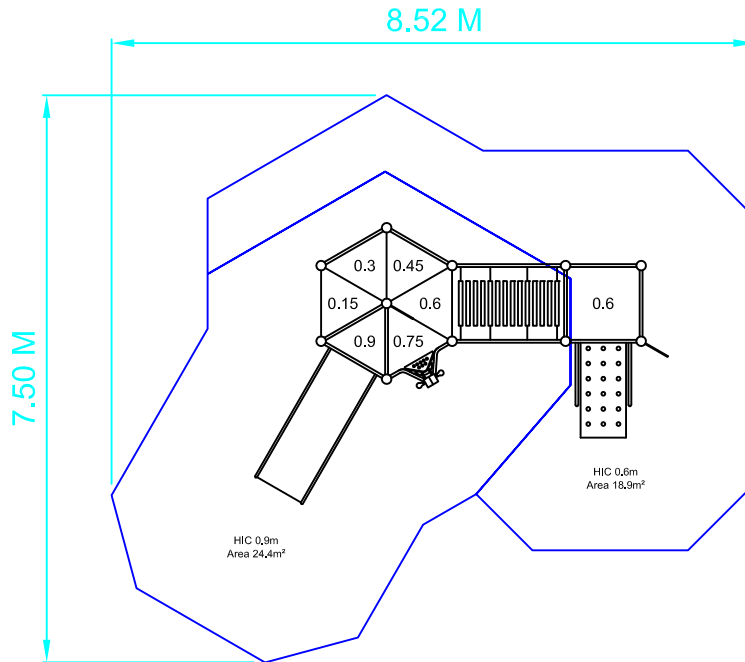

# Two Turrets Toddlerzone Unit DZU399/DZW399

Drawn AMG Scale 1:100 @ A4 27.09.11

Good design  
for children  
**SutcliffePlay**

## SAFETY SURFACING

Area 43.3m<sup>2</sup>

Perimeter 27.3m

HIC 0.6m - AREA 18.9m<sup>2</sup>

HIC 0.9m - AREA 24.4m<sup>2</sup>

## SAFETY SURFACING OPTIONAL