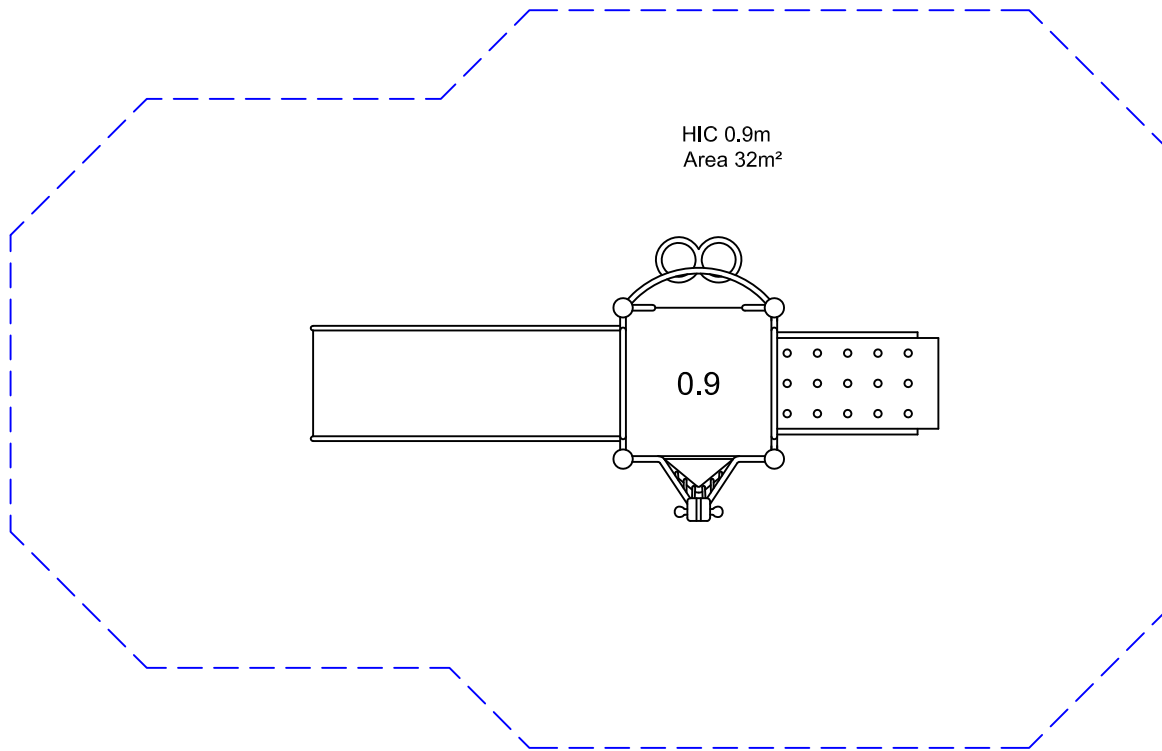

Toddlerzone DZU - DZW069

Dwn SH Scale 1:50@A4 18.04.17

design
make
play
SutcliffePlay

Area 32m²
Perimeter 22.2 Im
HIC - 900mm high

PRODUCT SPECIFICS

Age
Range 2 - 6 years

Play Type Physical / Social,

DO NOT SCALE FROM THIS DRAWING
THIS DRAWING MUST NOT BE USED
FOR INSTALLATION PURPOSES.