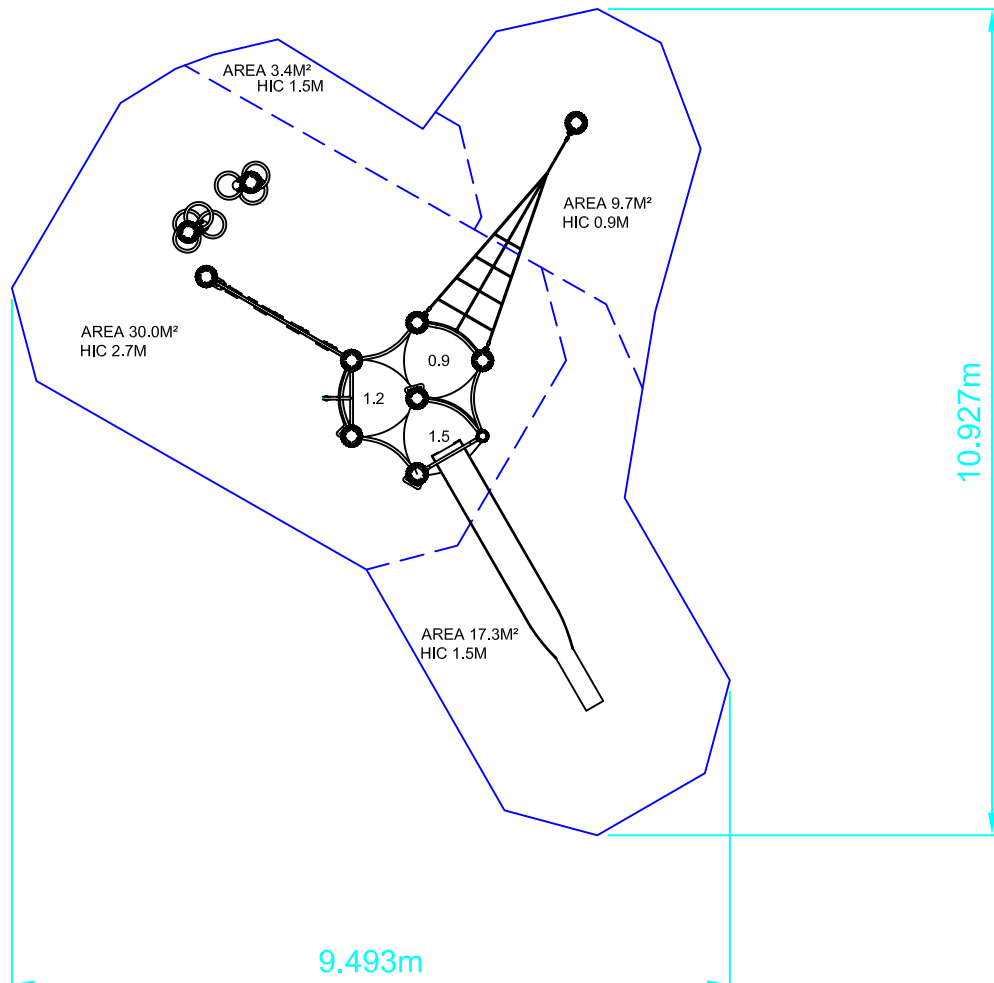

CZU-CZW324 Mission Warrior Rev 01

Dwn SH Scale 1:100@A4 12.08.16

design
make
play
SutcliffePlay

SAFETY SURFACING

AREA 60.8m²

PERIMETER 34.5 Lm

HIC 2.7m -30m²

HIC 1.5m - 20.7m²

HIC 0.9m - 9.7m²

PRODUCT SPECIFICS

Age

Range 6 -12 years

Play Type Physical, intellectual, social,
imaginative, challenging,
locomotor

DO NOT SCALE FROM THIS DRAWING
THIS DRAWING MUST NOT BE USED
FOR INSTALLATION PURPOSES.