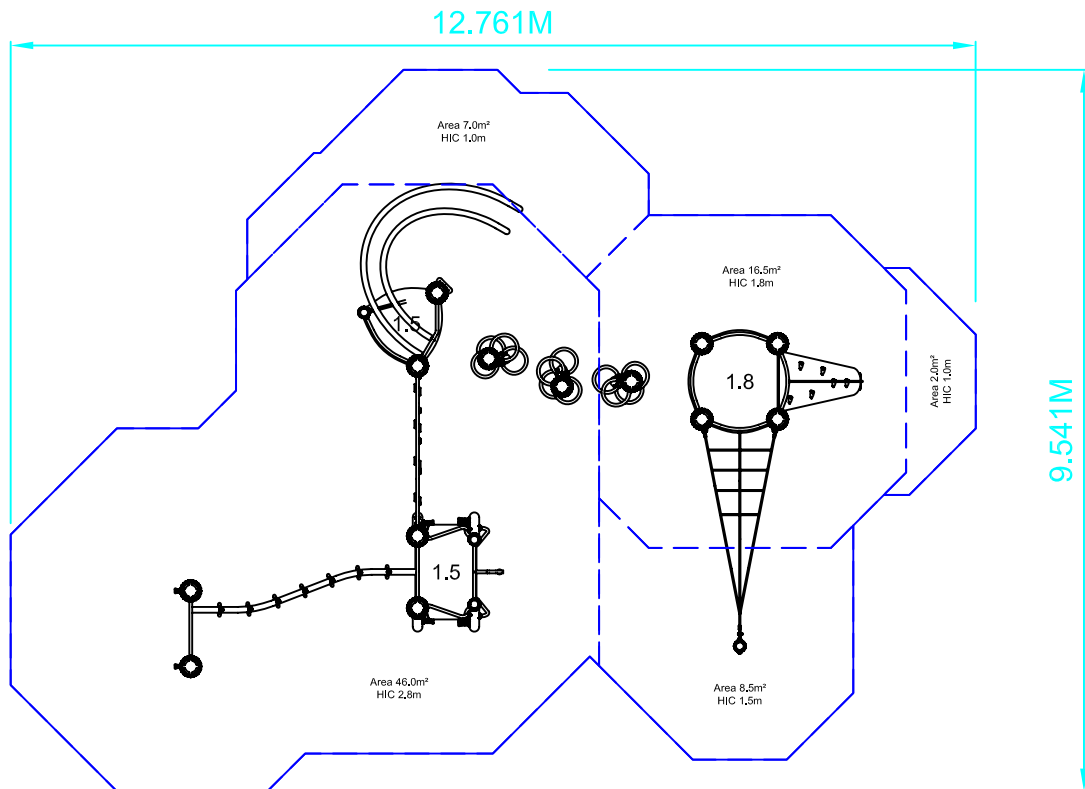

# Stealth Mission Unit CZU/CZW301 Rev 00

Drawn By PM Scale 1:100 @ A4 Date 13.10.16

design  
make  
play  
**SutcliffePlay**

## SAFETY SURFACING

AREA 80.0m<sup>2</sup>

PERIMETER 39.6 Lm

HIC 1.0M - 2.0m<sup>2</sup>

HIC 1.5M - 15.5m<sup>2</sup>

HIC 1.8M - 16.5m<sup>2</sup>

HIC 2.8M - 46.0m<sup>2</sup>

## PRODUCT SPECIFICS

Age Range 6 - 12 Years

Play Type Physical, Social, Imaginative,  
Challenging, Locomotor and  
Intellectual.

DO NOT SCALE FROM THIS DRAWING  
THIS DRAWING MUST NOT BE USED  
FOR INSTALLATION PURPOSES.