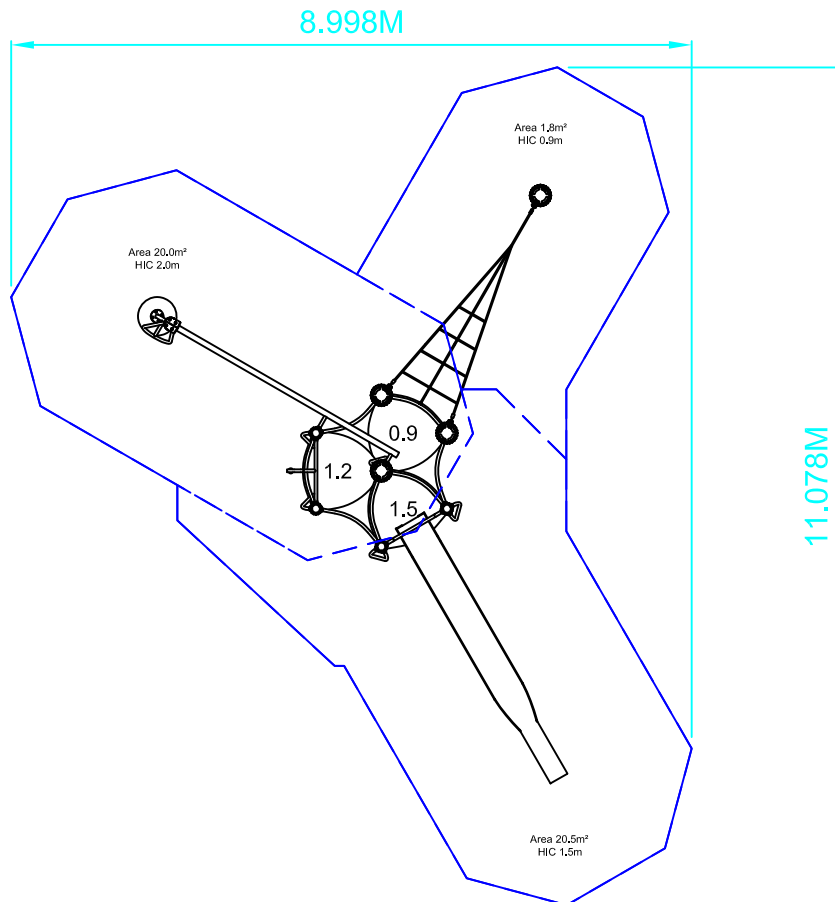

Enigma Mission Unit CZU-CZW228 Rev 00

Drawn By PM Scale 1:100 @ A4 Date 13.10.16

design
make
play
SutcliffePlay

SAFETY SURFACING

AREA 52.3m²

PERIMETER 34.81m

HIC 2.0M - 20.0M²

HIC 1.5M - 20.5m²

HIC 0.9M - 11.8M²

PRODUCT SPECIFICS

Age Range 6 - 12 Years

Play Type Physical, Social, Imaginative,
Challenging and Intellectual.

DO NOT SCALE FROM THIS DRAWING
THIS DRAWING MUST NOT BE USED
FOR INSTALLATION PURPOSES.