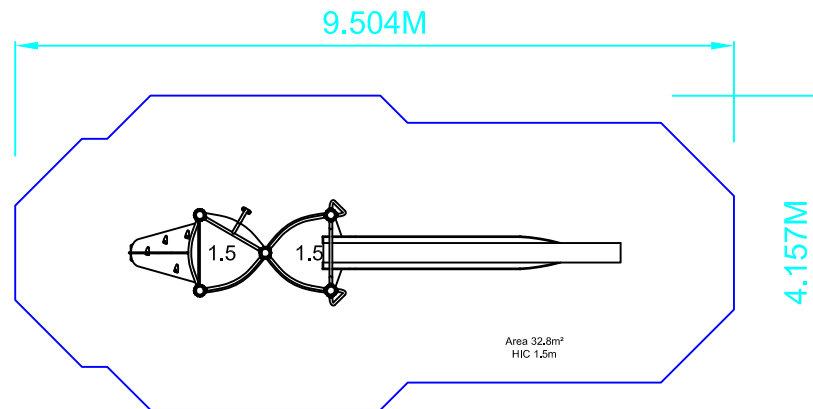

Nimrod Mission Unit

Czu-Czw227 Rev 01

Drawn By PM Scale 1:100 @ A4 Date 12.10.16

design
make
play
SutcliffePlay

SAFETY SURFACING

AREA 32.8m²

PERIMETER 24.01m

HIC 1.5M - 32.8m²

PRODUCT SPECIFICS

Age Range 6 - 12 Years

Play Type Physical, Social, Imaginative,
Challenging and Intellectual.

DO NOT SCALE FROM THIS DRAWING
THIS DRAWING MUST NOT BE USED
FOR INSTALLATION PURPOSES.