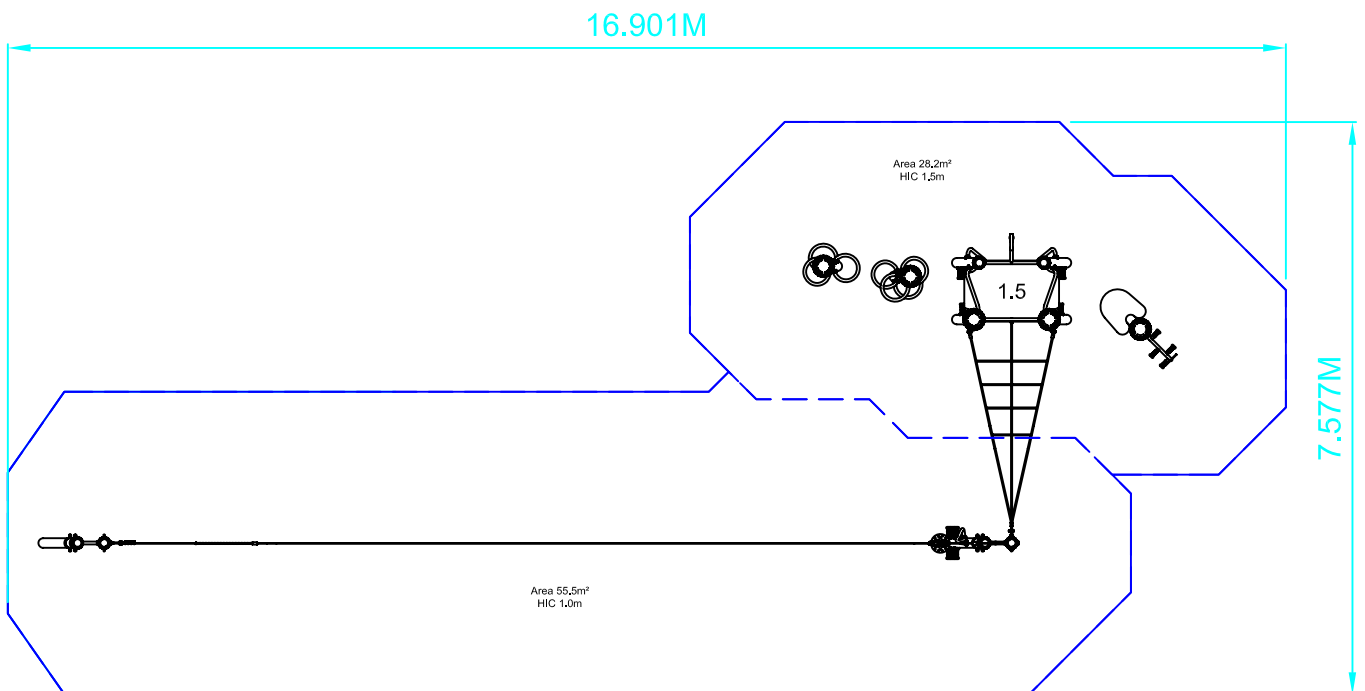

Tangent Mission Unit

CZU/CZW225 Rev 00

Drawn By PM Scale 1:100 @ A4 Date 13.10.16

design
make
play
SutcliffePlay

SAFETY SURFACING
AREA 83.7m²
PERIMETER 45.5 Lm
HIC 1.0M - 55.5m²
HIC 1.5M - 28.2m²

PRODUCT SPECIFICS
Age Range 6 - 12 Years
Play Type Physical, Social, Imaginative,
Challenging, Locomotor and
Intellectual.

DO NOT SCALE FROM THIS DRAWING
THIS DRAWING MUST NOT BE USED
FOR INSTALLATION PURPOSES.