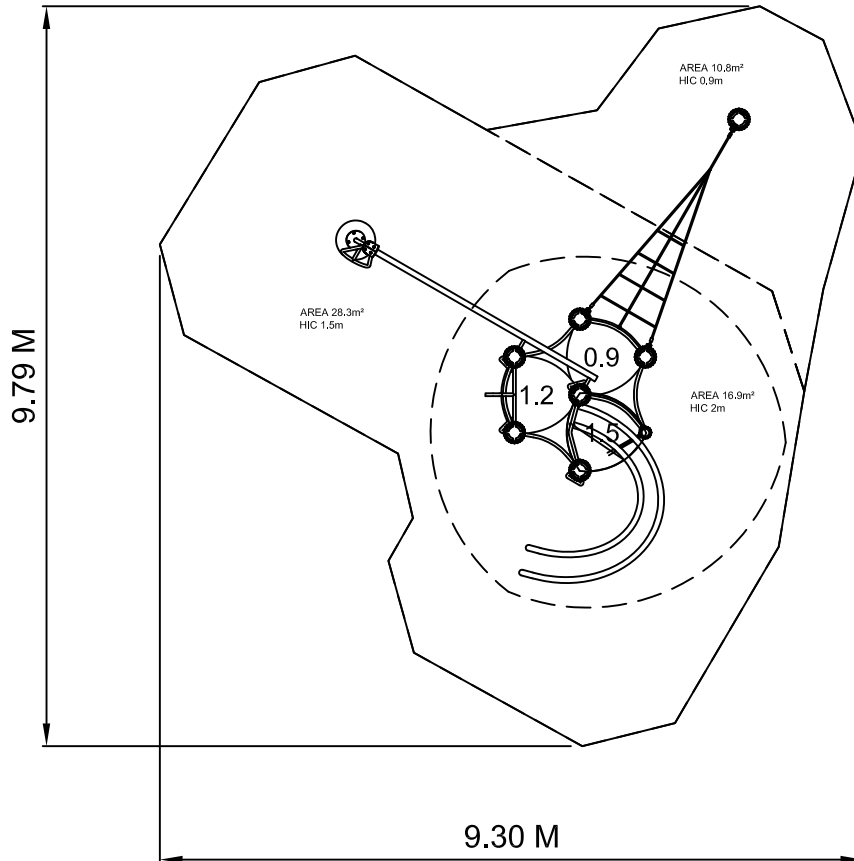

Mission - Target

CZW-CZU215 REV03

Dwn PM Scale 1:100@A4 12.10.16

design
make
play
SutcliffePlay

SAFETY SURFACING

AREA 56m²

PERIMETER 31.6m

HIC 1.9m 10.8m²

HIC 1.5m 28.3m²

HIC 2.0m 16.9m²

PRODUCT SPECIFICS

Age

Range 6 - 12 years

Play Type Physical, intellectual, social,
imaginative, challenging,
locomotor

DO NOT SCALE FROM THIS DRAWING
THIS DRAWING MUST NOT BE USED
FOR INSTALLATION PURPOSES.