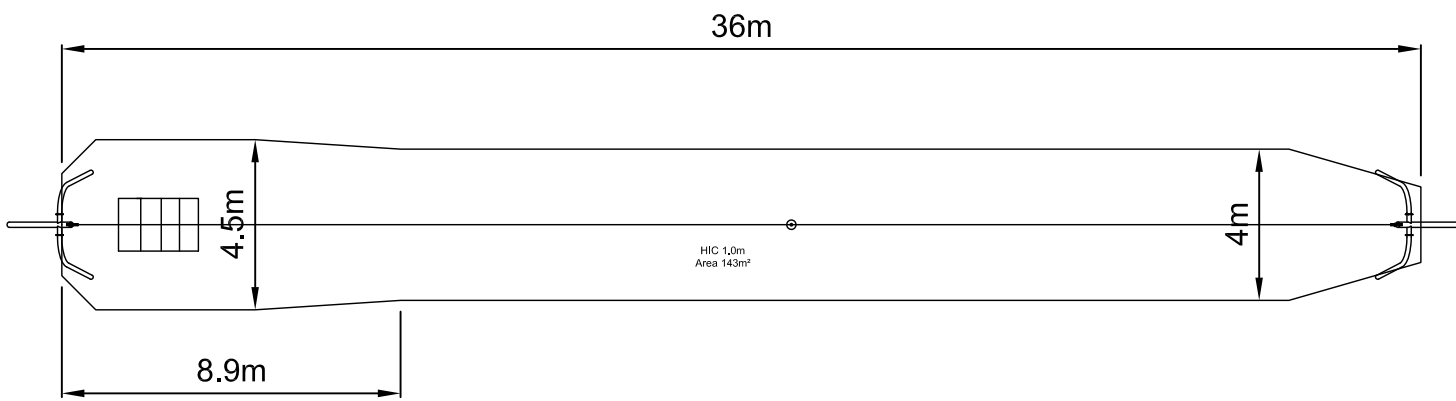

35m Long Cable Ride With Ramp CAR035

Dwn SS Scale 1:200@A4 20/10/10

Rev 01

Good design
for children
SutcliffePlay

SAFETY SURFACING

AREA: 143m²

PERIMETER: 77.6m

HIC 1m

PRODUCT SPECIFICS

Age

Range 8+

Play Type Physical, locomotor,
social, inclusive

DO NOT SCALE FROM THIS DRAWING
THIS DRAWING MUST NOT BE USED
FOR INSTALLATION PURPOSES.