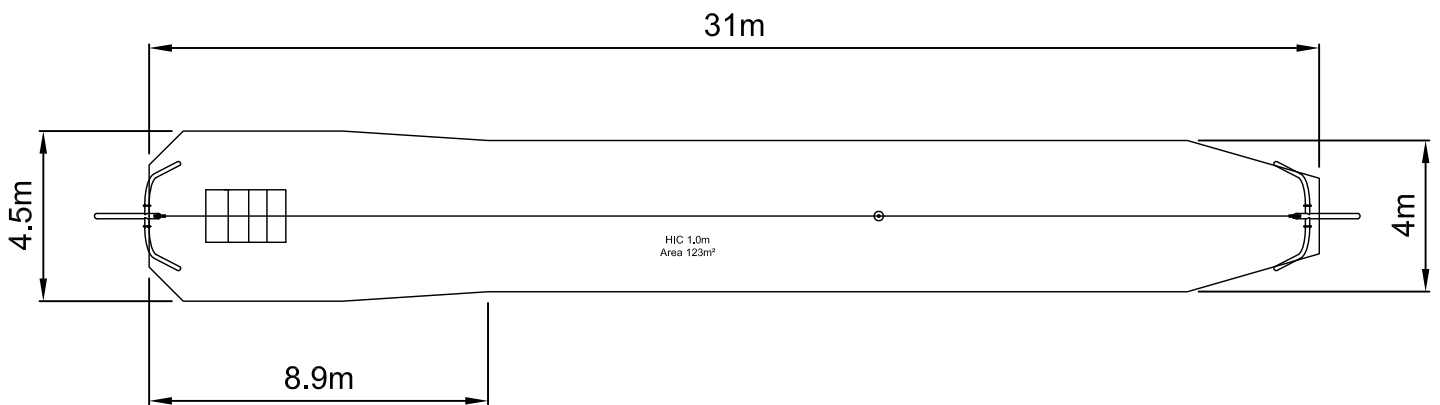

30m Long Cable Ride With Ramp CAR030

Dwn SS Scale 1:200@A4 20/10/10

Rev 01

Good design
for children
SutcliffePlay

SAFETY SURFACING
AREA: 123m²
PERIMETER: 67.6m
HIC 1.0m

PRODUCT SPECIFICS

Age
Range 8+

Play Type Physical, locomotor,
social, inclusive

DO NOT SCALE FROM THIS DRAWING
THIS DRAWING MUST NOT BE USED
FOR INSTALLATION PURPOSES.