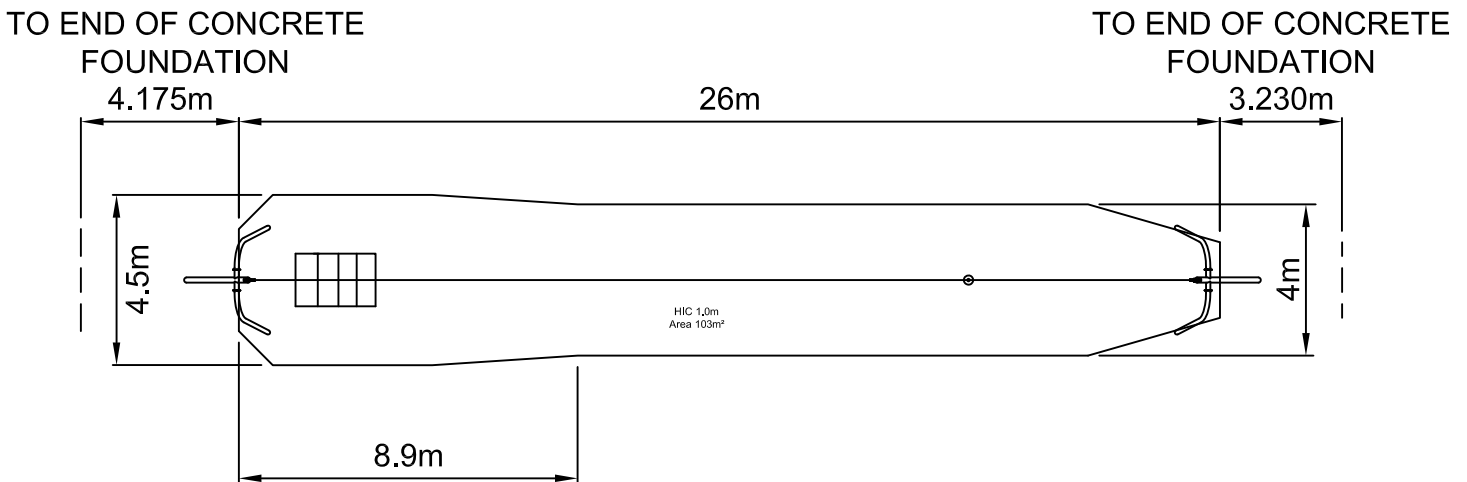

# 25m Long Cable Ride With Ramp CAR025

Dwn SS Scale 1:200@A4 20/10/10  
Rev 02

Good design  
for children  
**SutcliffePlay**

SAFETY SURFACING  
AREA: 103m<sup>2</sup>  
PERIMETER: 57.6m  
HIC 1m

## PRODUCT SPECIFICS

Age

Range 8+

Play Type Physical, locomotor,  
social, inclusive

DO NOT SCALE FROM THIS DRAWING  
THIS DRAWING MUST NOT BE USED  
FOR INSTALLATION PURPOSES.