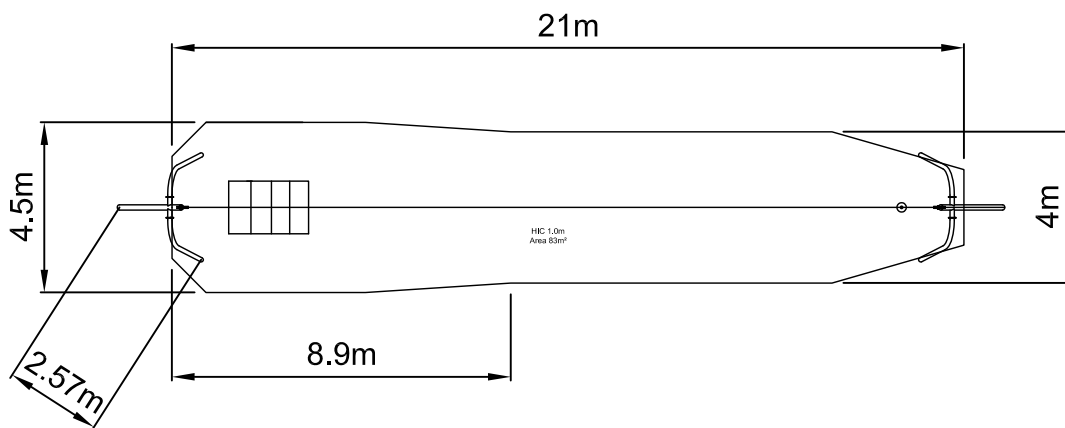

20m Long Cable Ride With Ramp CAR020

Dwn SS Scale 1:200@A4 20/10/10
Rev 01

Good design
for children
SutcliffePlay

SAFETY SURFACING
AREA: 83m²
PERIMETER: 47.6m
HIC 1m

PRODUCT SPECIFICS

Age
Range 8+

Play Type Physical, locomotor,
social, inclusive

DO NOT SCALE FROM THIS DRAWING
THIS DRAWING MUST NOT BE USED
FOR INSTALLATION PURPOSES.