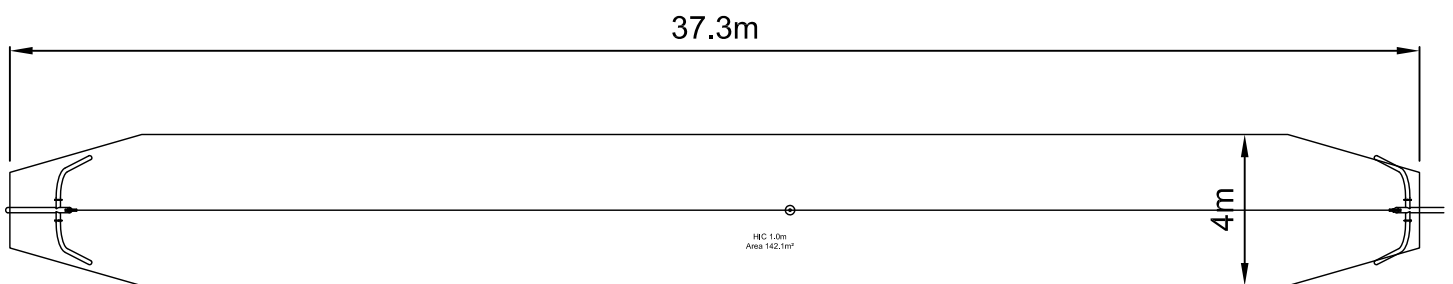

# 35m Long Cable Ride CAM035

Dwn SS Scale 1:200@A4 20/10/10

Rev 01

Good design  
for children  
**SutcliffePlay**

## SAFETY SURFACING

AREA: 142.1m<sup>2</sup>

PERIMETER: 79.1m

HIC 1.0m

## PRODUCT SPECIFICS

Age

Range 8+

Play Type Physical, locomotor,  
social, inclusive

WE DO NOT RECOMMEND SYNTHETIC  
SURFACES WITH THIS EQUIPMENT

DO NOT SCALE FROM THIS DRAWING  
THIS DRAWING MUST NOT BE USED  
FOR INSTALLATION PURPOSES.