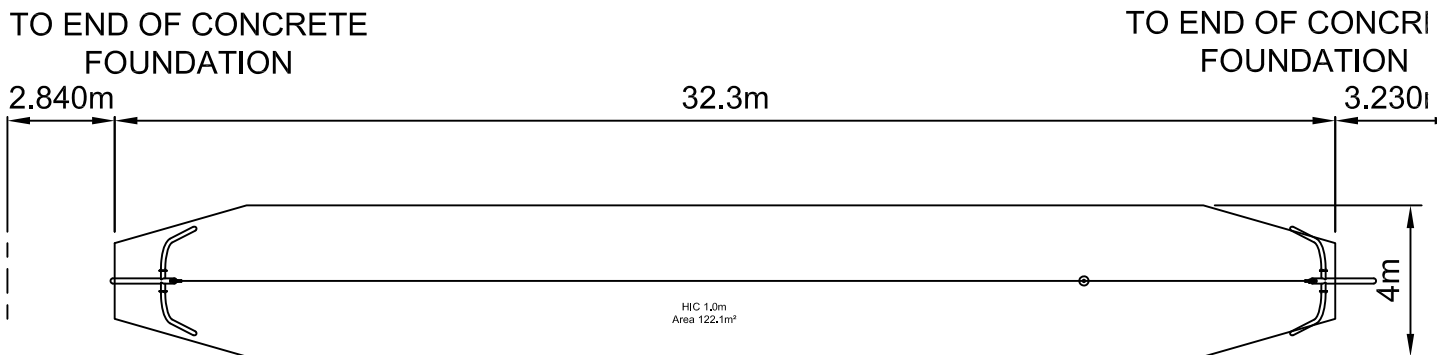

30m Long Cable Ride CAM030

Dwn SS Scale 1:200@A4 20/10/10
Rev 02

Good design
for children
SutcliffePlay

SAFETY SURFACING
AREA: 122.1m²
PERIMETER: 69.1m
HIC 1.0m

PRODUCT SPECIFICS

Age
Range 8+

Play Type Physical, locomotor,
social, inclusive

WE DO NOT RECOMMEND SYNTHETIC
SURFACES WITH THIS EQUIPMENT

DO NOT SCALE FROM THIS DRAWING
THIS DRAWING MUST NOT BE USED
FOR INSTALLATION PURPOSES.