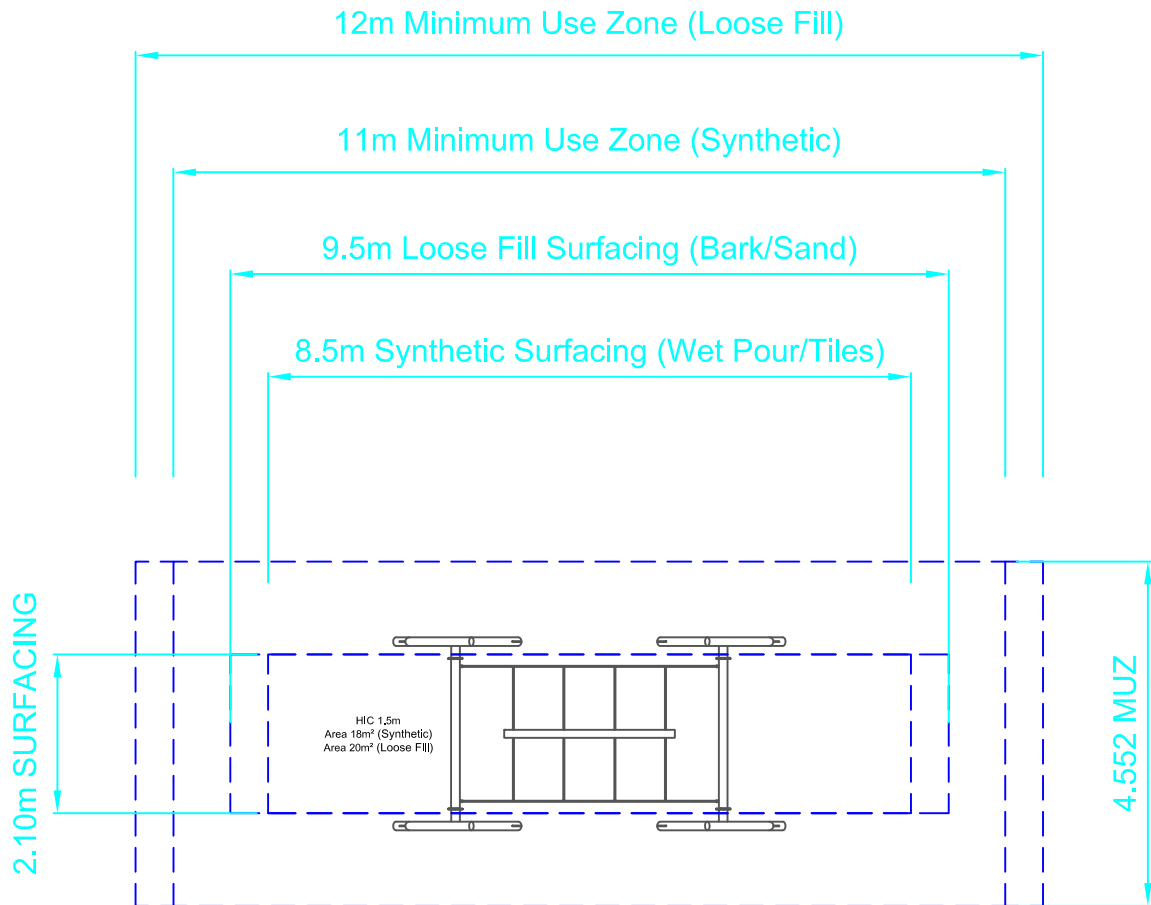

Cobra Swing Cob001

Dwn PM Scale 1:100@A4 28/01/21
REV 01

Good design
for children
SutcliffePlay

SAFETY SURFACING

AREA FOR BARK/SAND SURFACING 20m²
AREA FOR WET POUR/TILES 18m²
HIC 1.5m FOR BOTH

PRODUCT SPECIFICS

Age
Range 5+ years
Play Type Physical, social,
locomotor, swinging

DO NOT SCALE FROM THIS DRAWING
THIS DRAWING MUST NOT BE USED
FOR INSTALLATION PURPOSES.