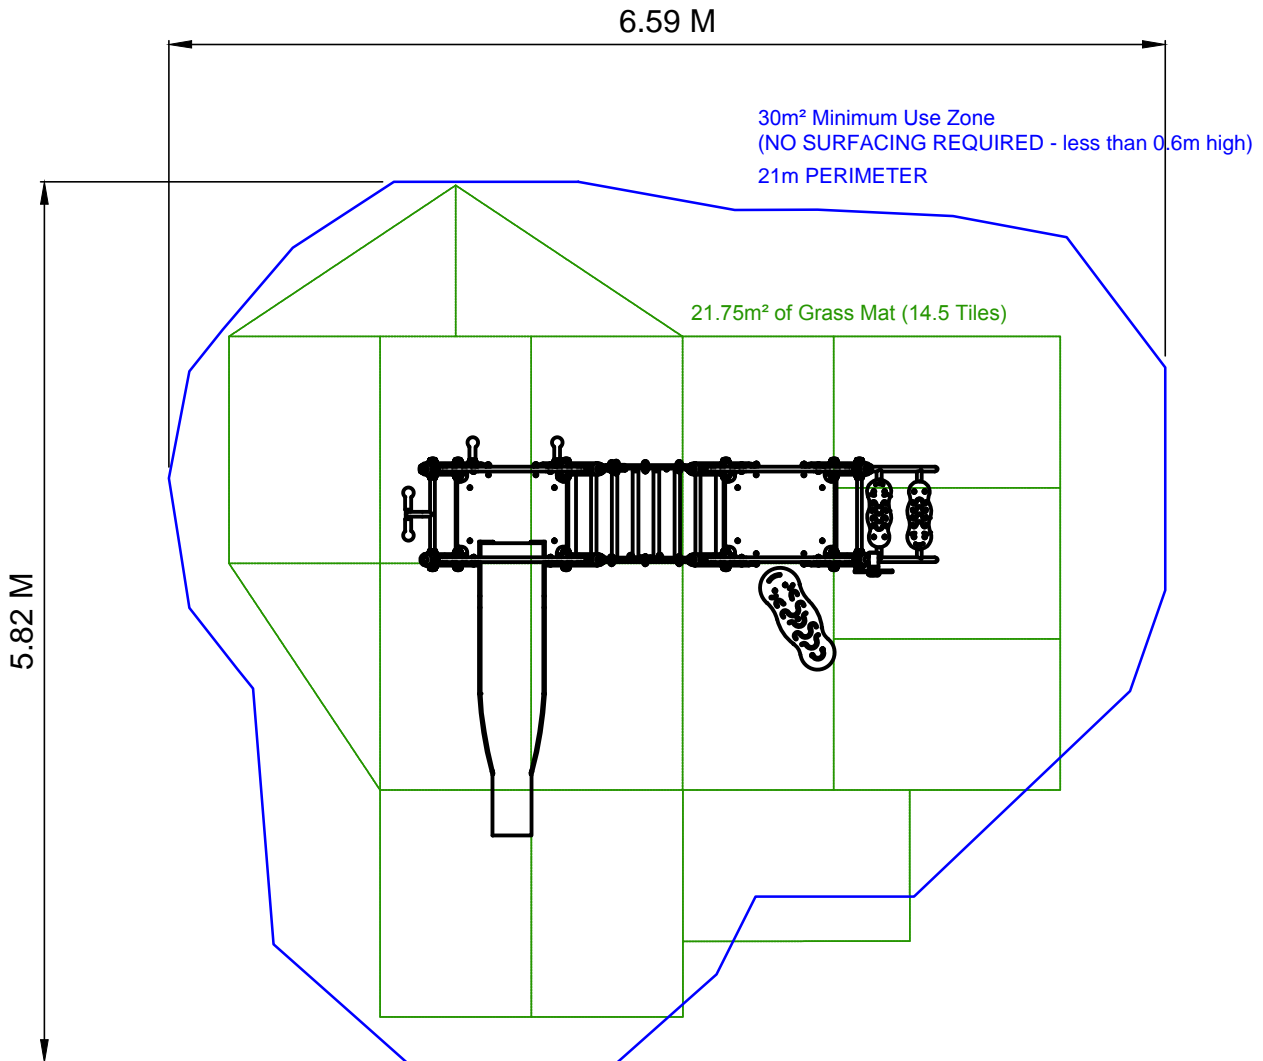

Mini Town Villa MTU007 - MTW007

Drawn SH Scale 1:50 @ A4 10.08.17
Rev 01 - 19.12.17

design
make
play
SutcliffePlay

PRODUCT SPECIFICS

HIC 0.6m

Age Range 2 - 5 Years

Play Type Physical, Locomotor, Climbing, Social
Imagination, Sliding, Challenging

DO NOT SCALE FROM THIS DRAWING
THIS DRAWING MUST NOT BE USED
FOR INSTALLATION PURPOSES.