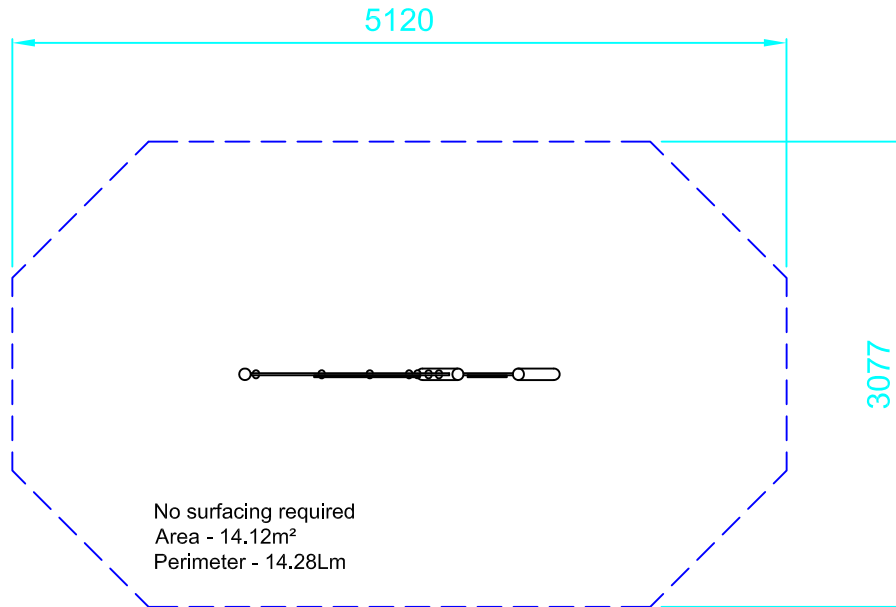

# Mini Town - Country MTU003

Dwn PM Scale 1:50 @A4 14.07.16

design  
make  
play  
**SutcliffePlay**

NO SAFETY SURFACING REQUIRED

RECOMMENDED MEASURES

Area: 14.12m

Perimeter: 14.28 Lm

PRODUCT SPECIFICS

Age

Range 2 - 6 years

Play Type Social, fantasy, object (hand/ eye coordination)

DO NOT SCALE FROM THIS DRAWING  
THIS DRAWING MUST NOT BE USED  
FOR INSTALLATION PURPOSES.