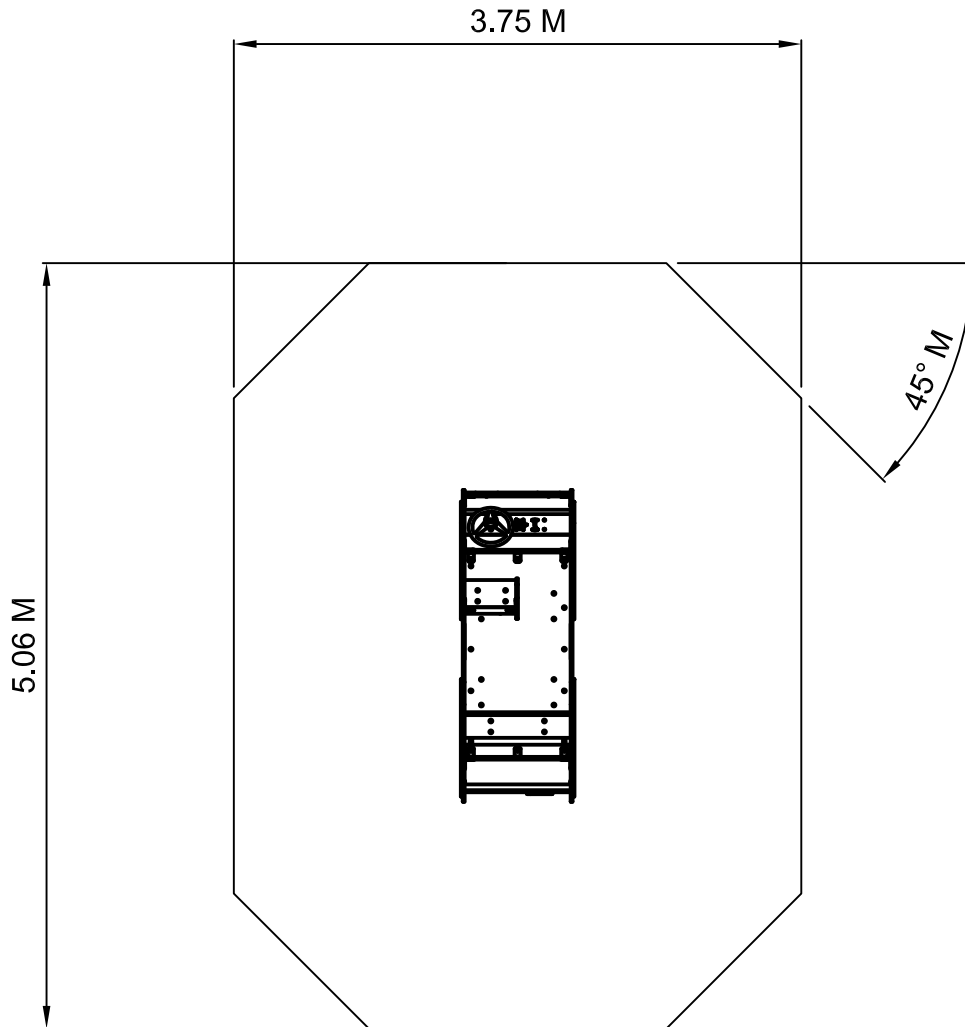

# Fergus 4x4 Rocker SSB070

Drawn SH

Scale 1:50 @ A4 08.02.16

design  
make  
play  
**SutcliffePlay**

**SAFETY SURFACING**  
AREA 17.4M<sup>2</sup>  
PERIMETER 15.6M  
HIC 1M

**PRODUCT SPECIFICS**  
Age Range 2 -10 Years  
Play Type Physical, Locomotor,  
Imagination, Social

**DO NOT SCALE FROM THIS DRAWING**  
**THIS DRAWING MUST NOT BE USED**  
**FOR INSTALLATION PURPOSES.**