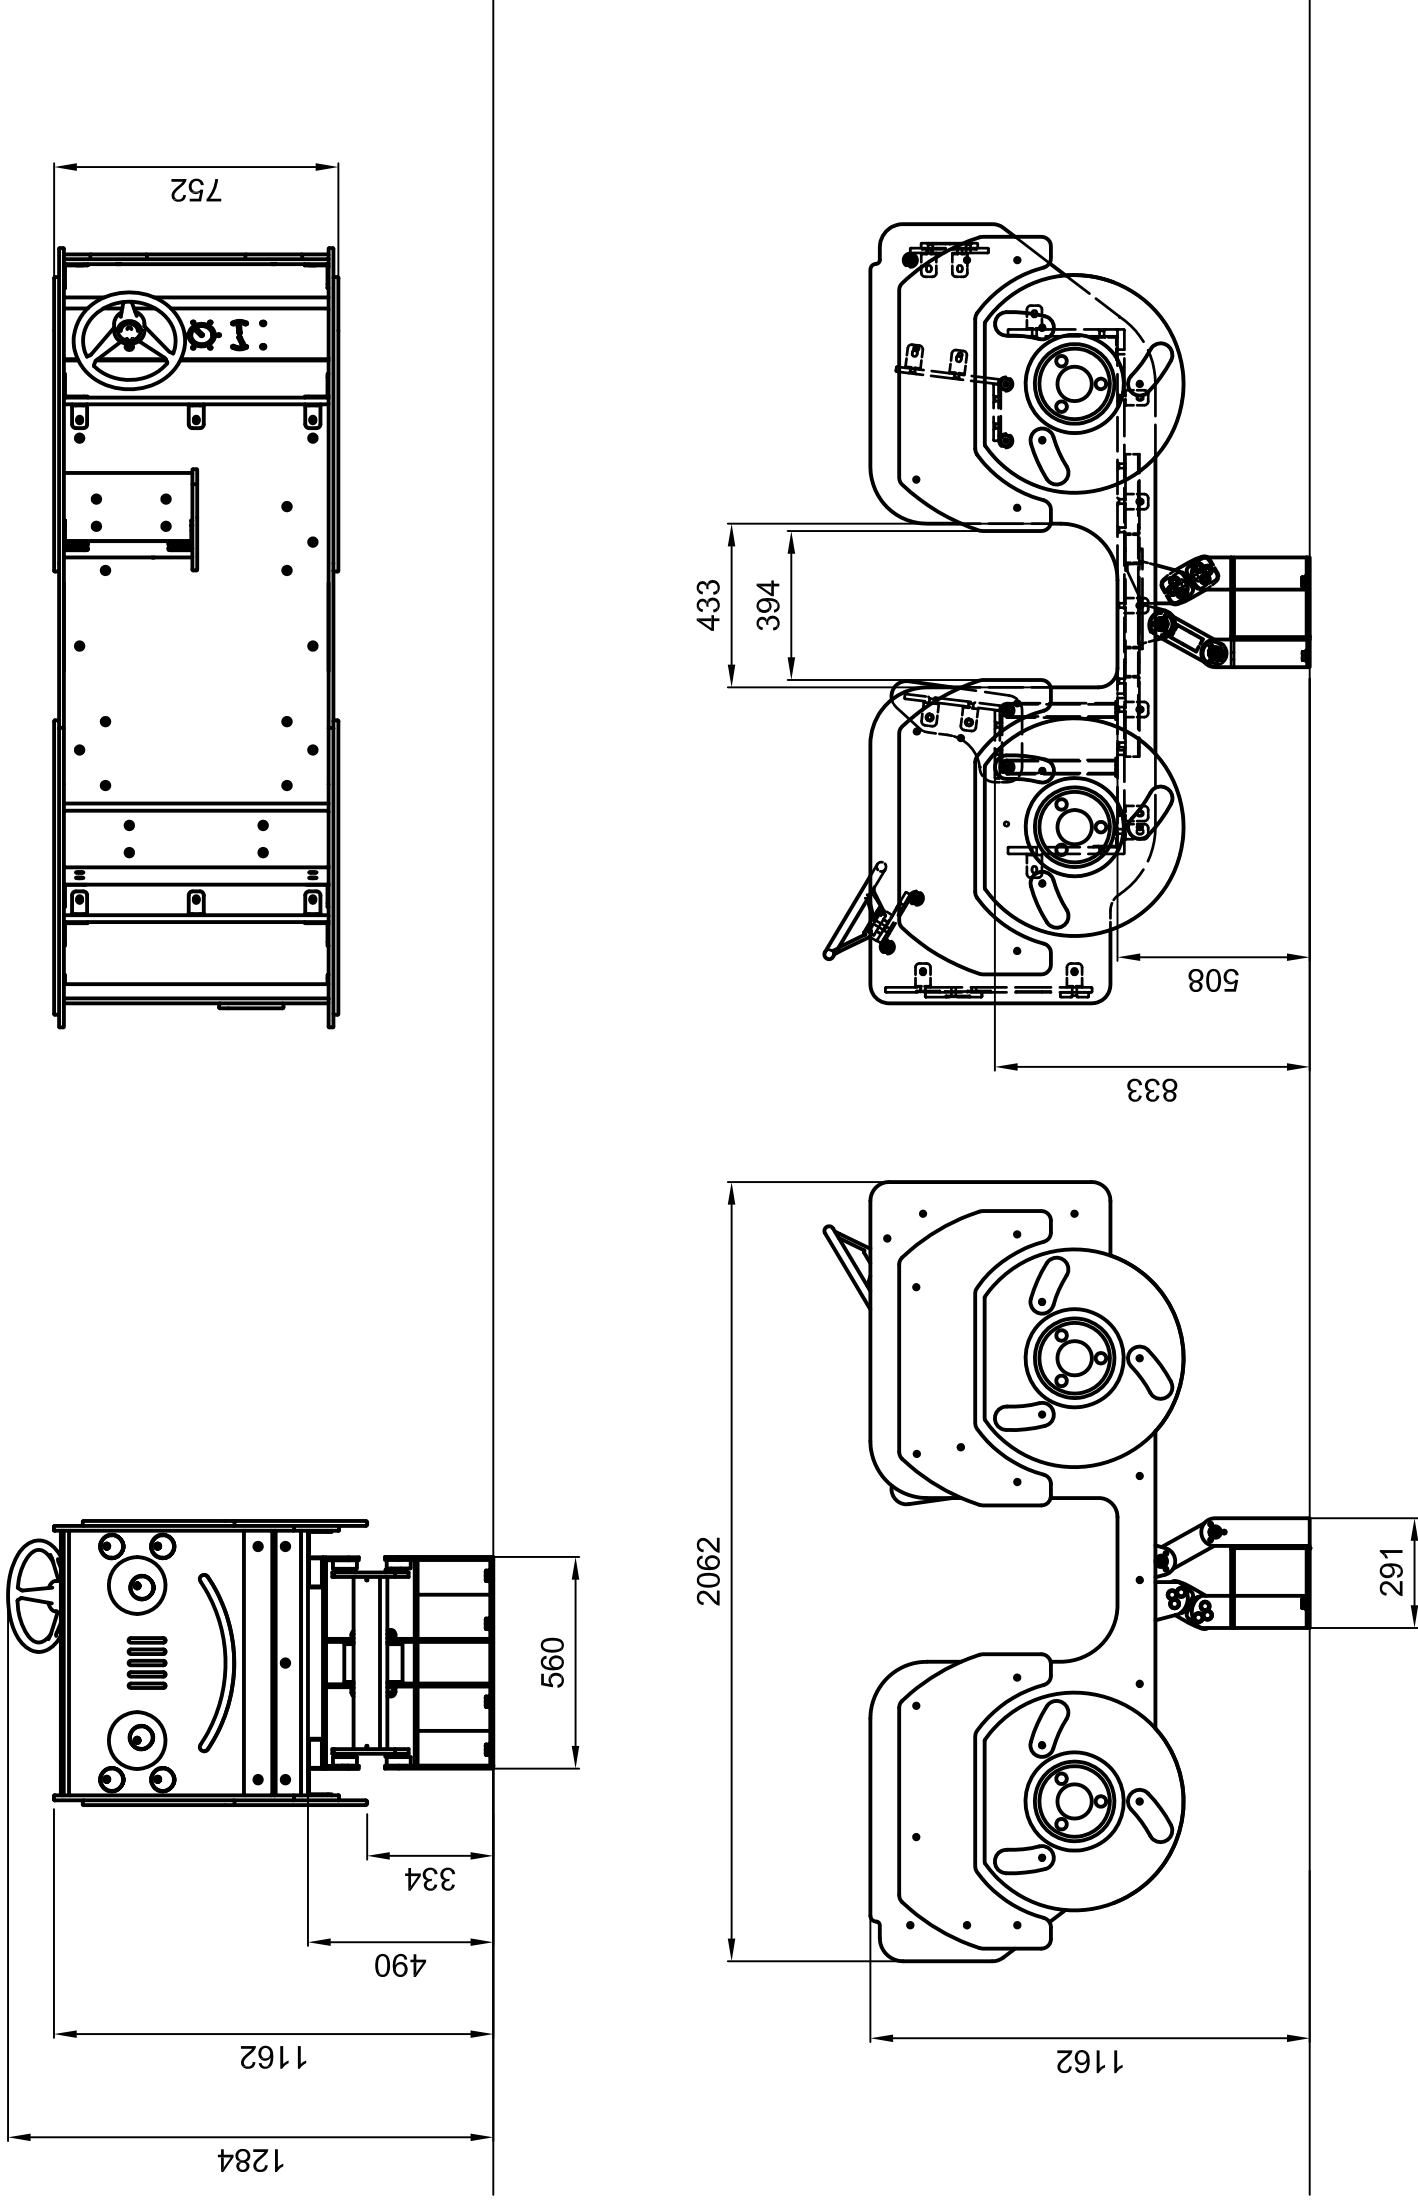

SSB070 Fergus 4x4 Rocker

Scale 1:20 A3

SutcliffePlay
design
make
play

DO NOT SCALE THIS DRAWING