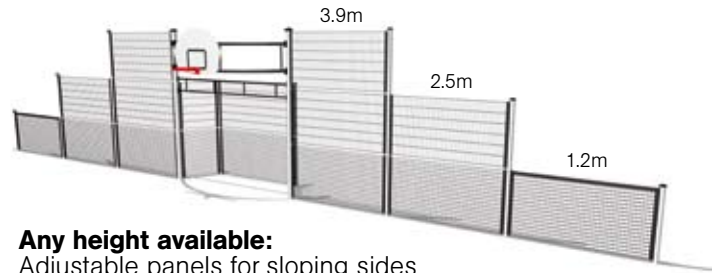

Choose your colour:
Pre galvanised and powder coated

Any height available:
Adjustable panels for sloping sides

Unique noise suppression:
Complete rubber insulation system

Safe and smooth:
Rubber covered handrails